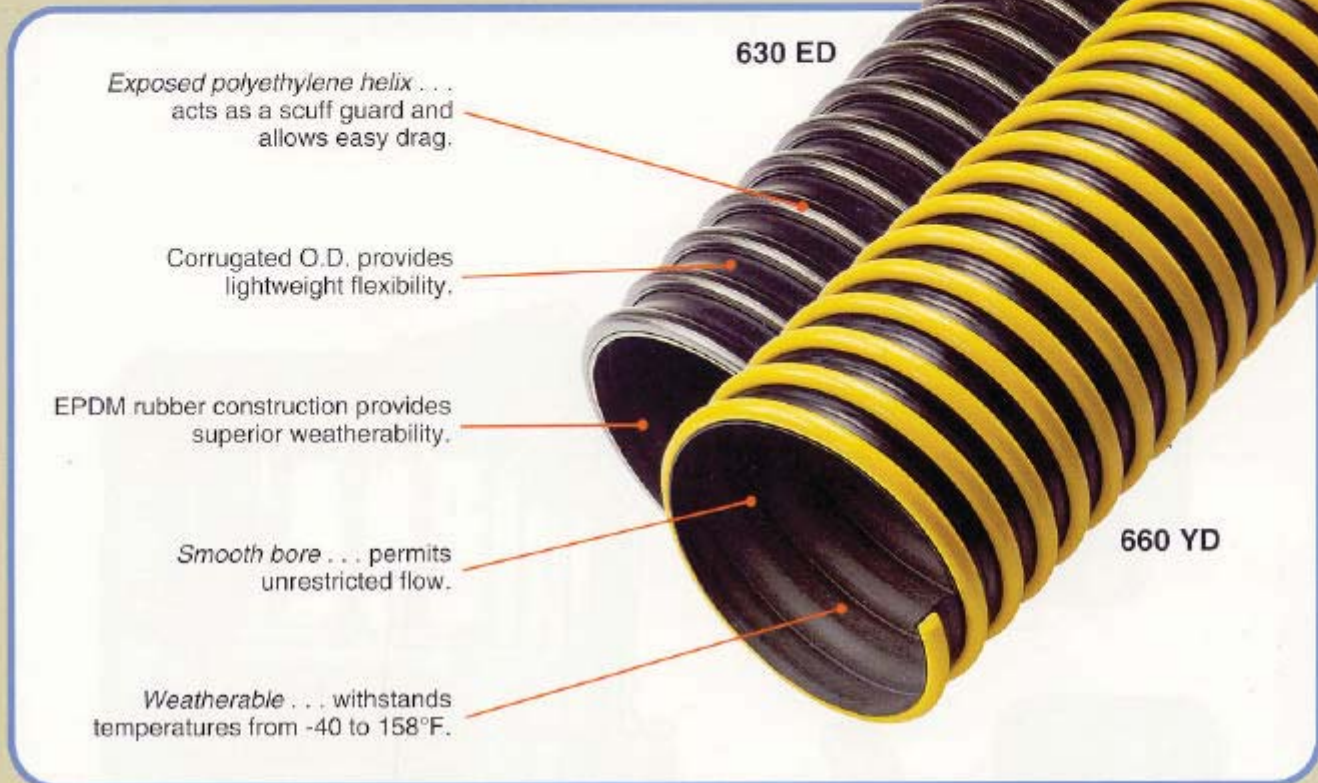

Kanaflex®

630 ED, 660 YD

Kanaflex 630 ED standard and 660 YD heavy-duty duct hoses are specially *designed for demanding blowing and ducting applications*. They are perfect for cleaning ducts, for blowing cotton, straw, wood chips, grain dust or street refuse, and for leaf and grass collection.

Kanaflex®

630 ED, 660 YD

Exposed polyethylene helix . . . acts as a scuff guard and allows easy drag.

Corrugated O.D. provides lightweight flexibility.

EPDM rubber construction provides superior weatherability.

Smooth bore . . . permits unrestricted flow.

Weatherable . . . withstands temperatures from -40 to 158°F.

SPECIFICATIONS

630 ED

SIZE	OUTSIDE DIAMETER Inches	PITCH Inches	MIN. BENDING RADIUS 72°F, Inches	WEIGHT Lbs. / Ft.
2"	2.36	0.39	3.5	.31
2½"	2.89	0.56	3.5	.38
3"	3.46	0.59	4.0	.49
4"	4.53	0.67	4.0	.76
6"	6.50	0.85	6.0	1.00
8"	8.46	0.92	8.0	1.37