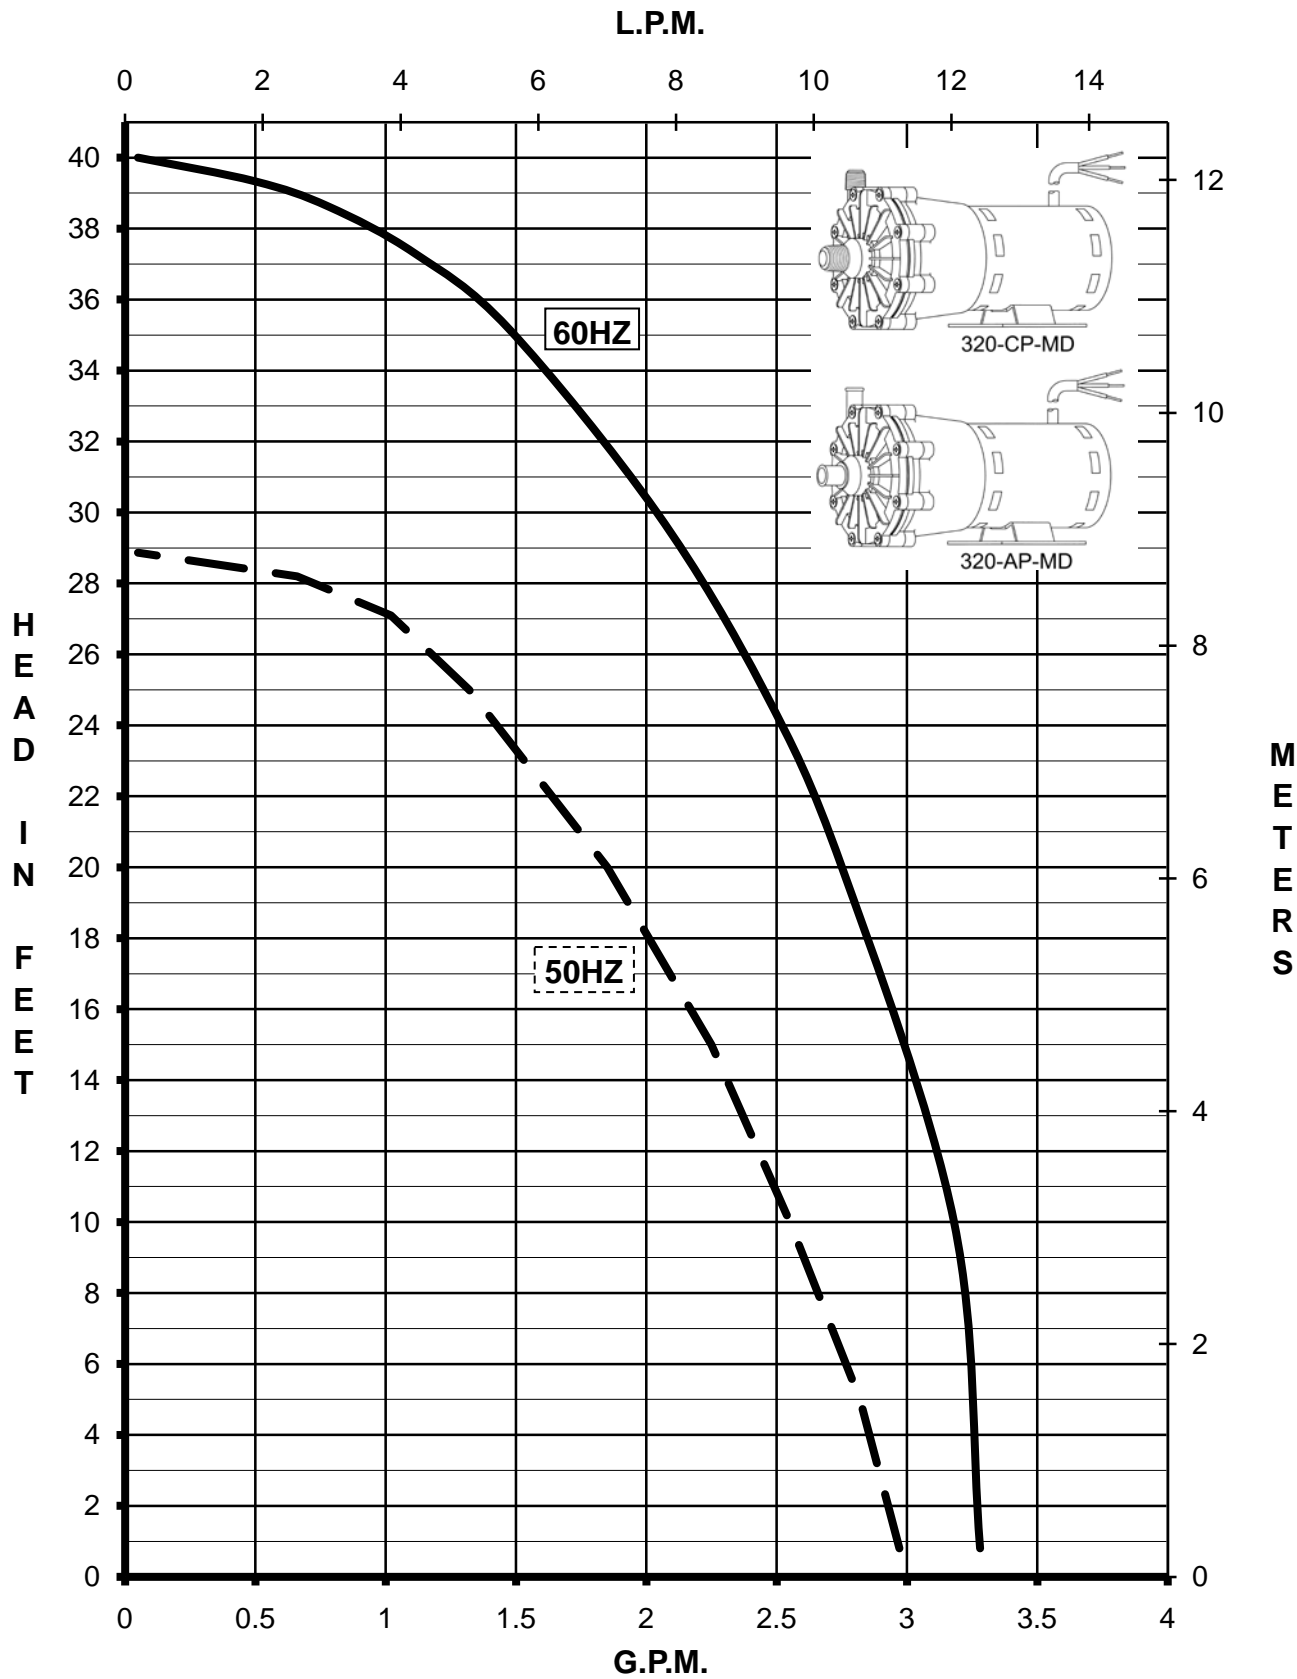

MARCH PUMPS

320-CP-MD
320-AP-MD
(115V 50/60HZ) (230V 50/60HZ)

MARCH PUMPS

320-CP-MD TRIM CURVES 320-AP-MD 60HZ