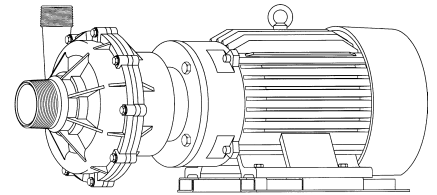

L.P.M.

MARCH PUMPS

TE-10K-MD
TRIM IMPELLER 6.250 DIA.
3PH 60HZ

L.P.M.

MARCH PUMPS

TE-10K-MD
TRIM IMPELLER 5.750 DIA.
3PH 60HZ
L.P.M.

MARCH PUMPS

TE-10K-MD
TRIM IMPELLER 5.250 DIA.
3PH 60HZ