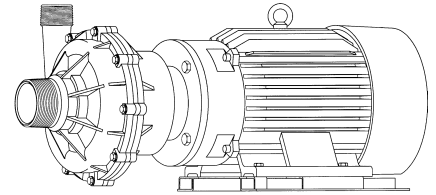

MARCH PUMPS

TE-10K-MD
3PH 60HZ

L.P.M.

MARCH PUMPS

TE-10K-MD
FULL SIZE IMPELLER 7.250 DIA.
3PH 60HZ

L.P.M.

MARCH PUMPS

TE-10K-MD
TRIM IMPELLER 6.625 DIA.
3PH 60HZ

L.P.M.

MARCH PUMPS

TE-10K-MD
TRIM IMPELLER 6.250 DIA.
3PH 60HZ

L.P.M.

MARCH PUMPS

TE-10K-MD
TRIM IMPELLER 5.750 DIA.
3PH 60HZ
L.P.M.

MARCH PUMPS

TE-10K-MD
TRIM IMPELLER 5.250 DIA.
3PH 60HZ