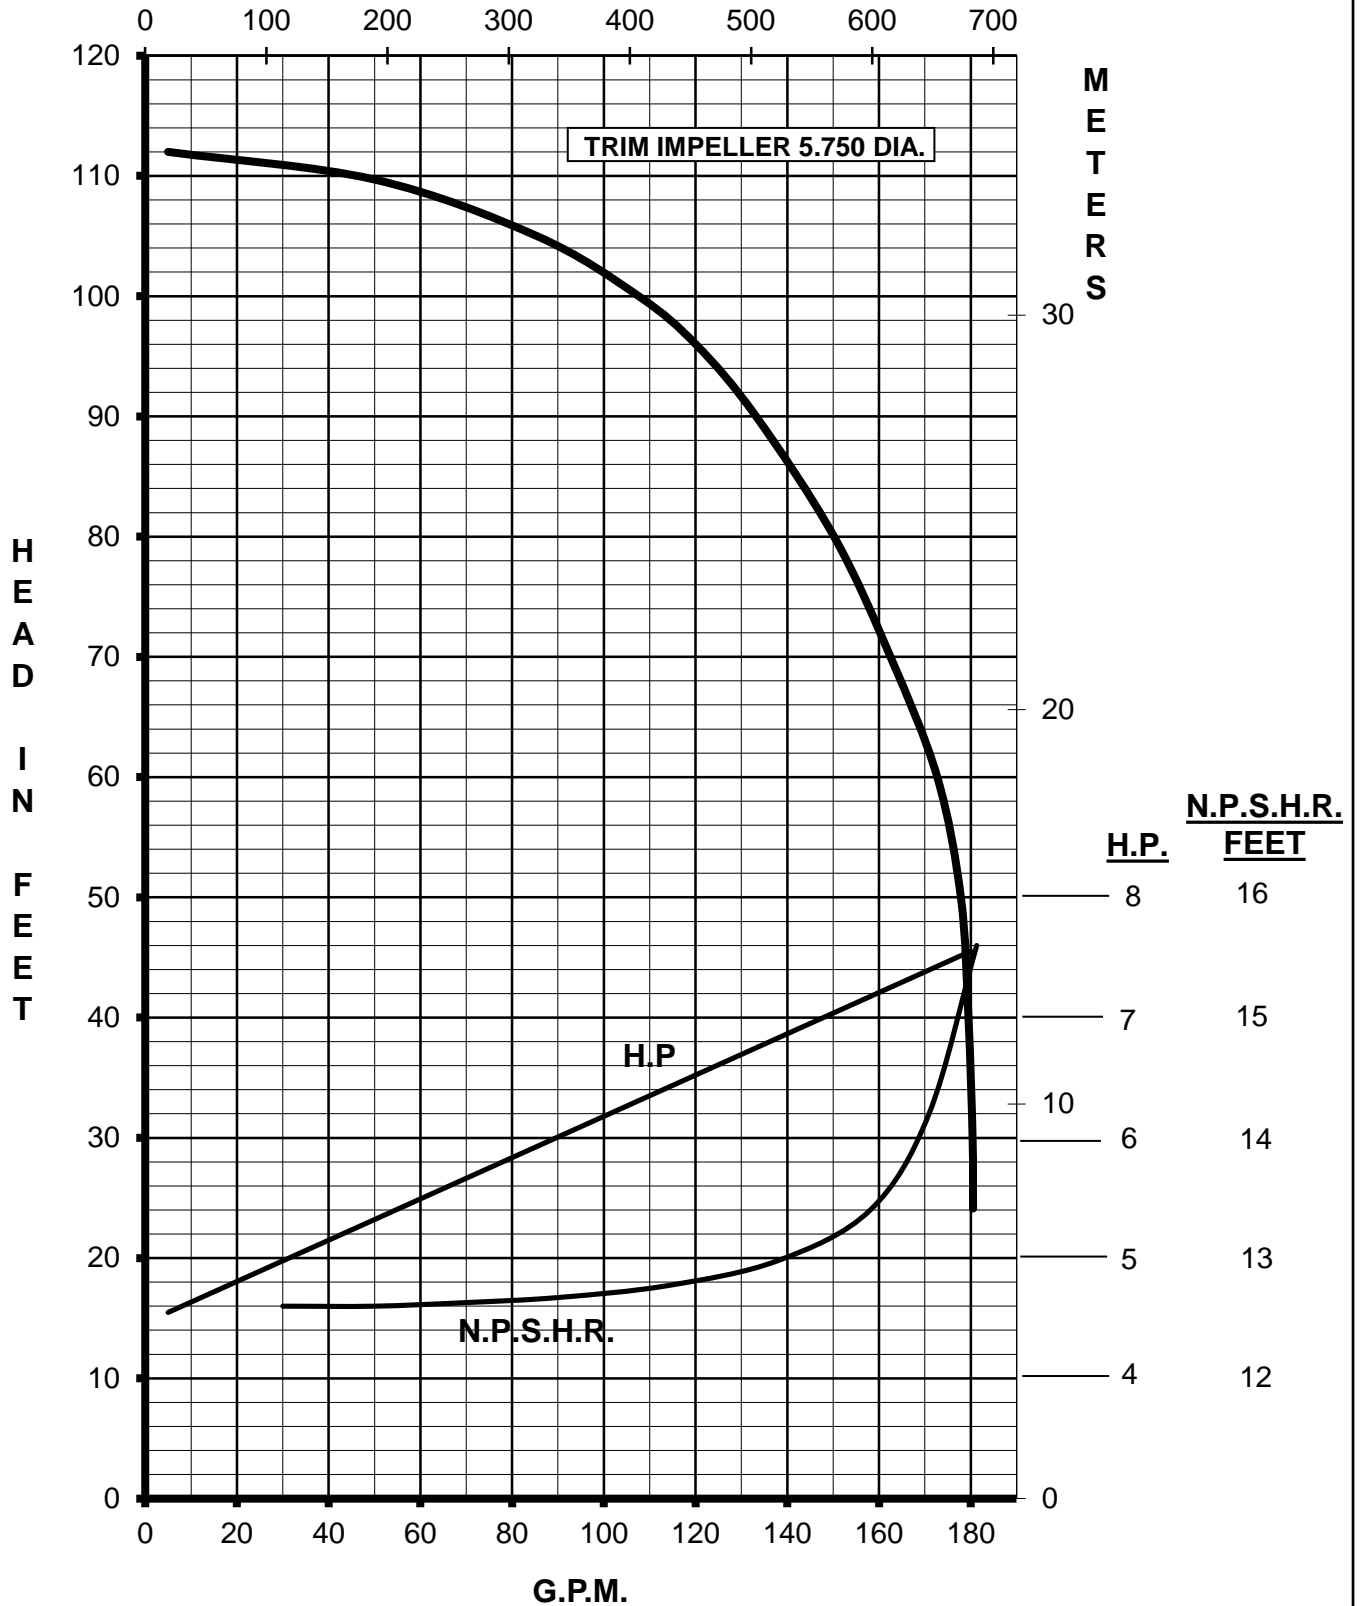

MARCH PUMPS

TE-10K-MD
3PH 60HZ

L.P.M.

MARCH PUMPS

TE-10K-MD
FULL SIZE IMPELLER 7.250 DIA.
3PH 60HZ

L.P.M.

MARCH PUMPS

TE-10K-MD
TRIM IMPELLER 6.625 DIA.
3PH 60HZ

L.P.M.

MARCH PUMPS

TE-10K-MD
TRIM IMPELLER 6.250 DIA.
3PH 60HZ

L.P.M.

MARCH PUMPS

TE-10K-MD
TRIM IMPELLER 5.750 DIA.
3PH 60HZ
L.P.M.

MARCH PUMPS

TE-10K-MD
TRIM IMPELLER 5.250 DIA.
3PH 60HZ