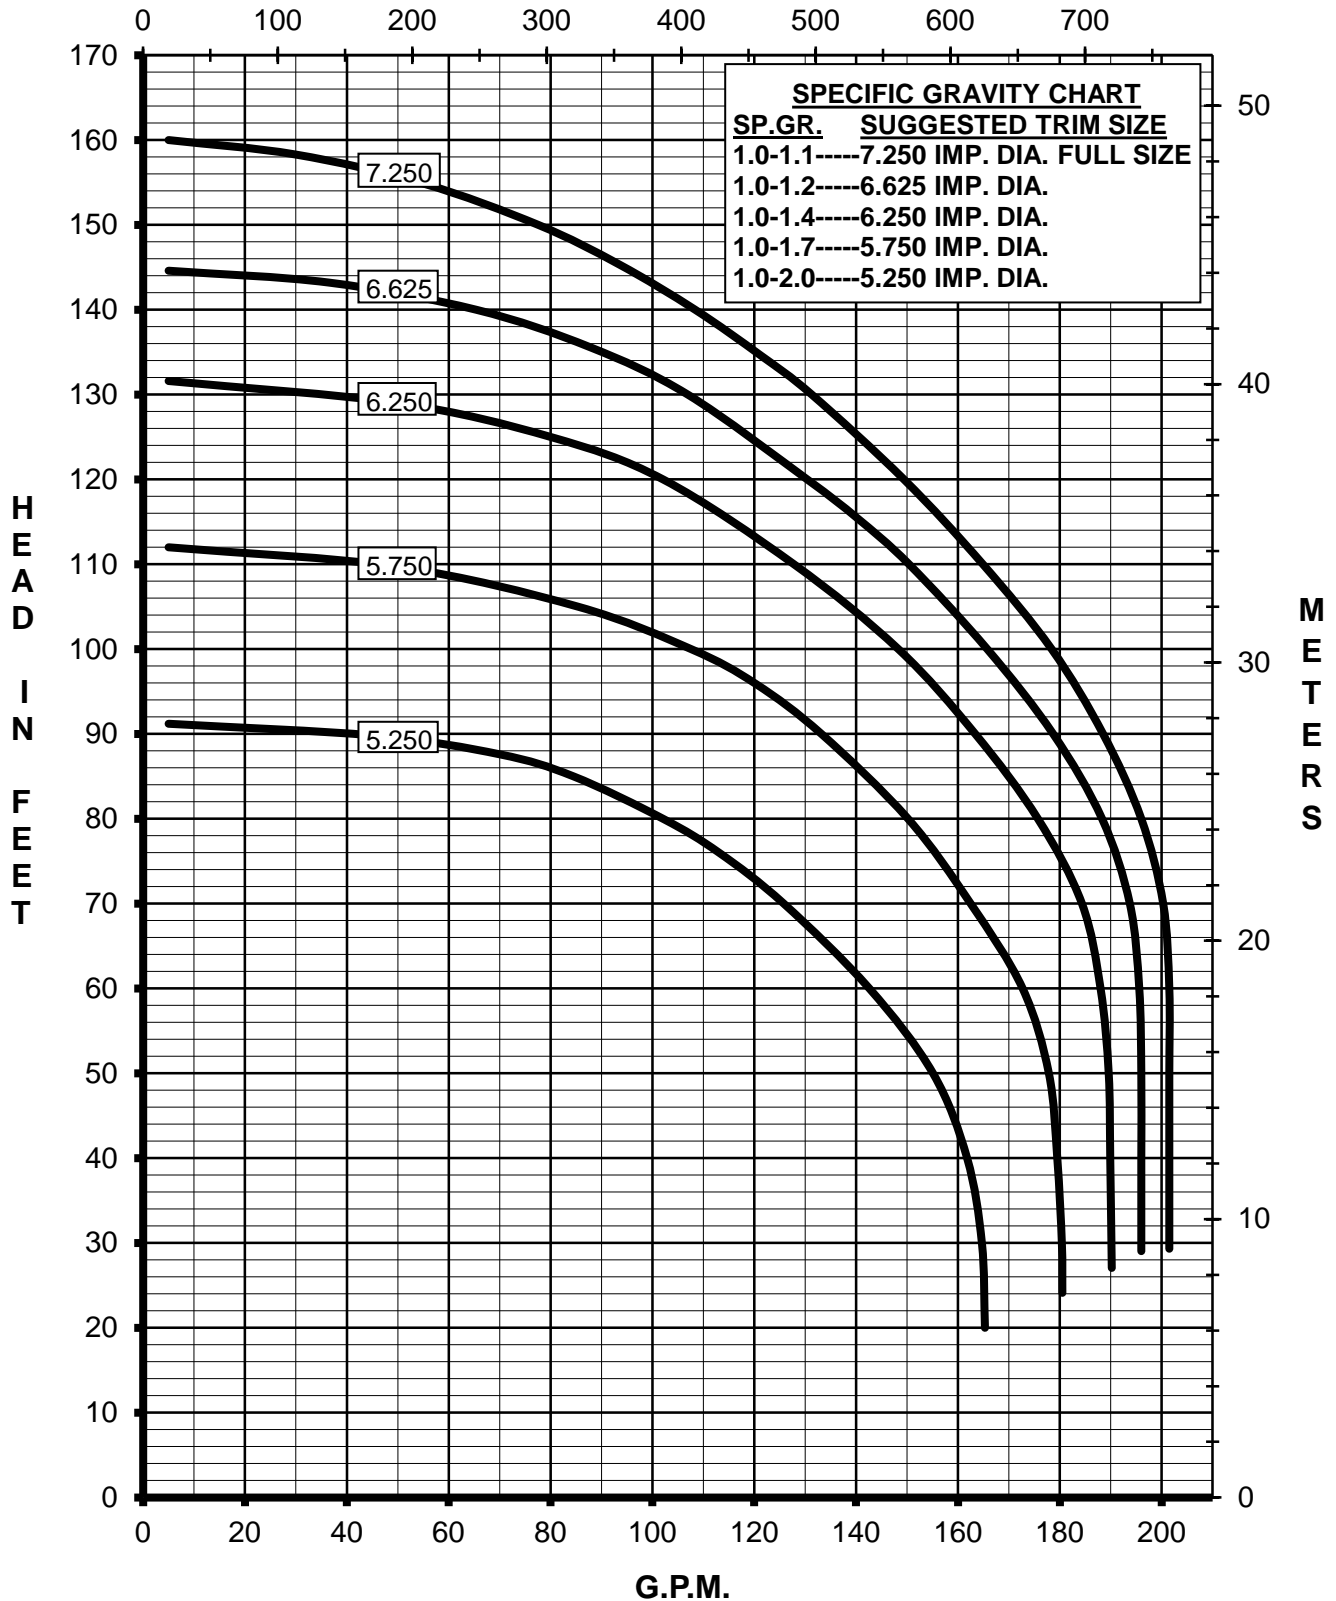

MARCH PUMPS

TE-10K-MD
3PH 60HZ

L.P.M.

MARCH PUMPS

TE-10K-MD
FULL SIZE IMPELLER 7.250 DIA.
3PH 60HZ

L.P.M.

MARCH PUMPS

TE-10K-MD
TRIM IMPELLER 6.625 DIA.
3PH 60HZ

L.P.M.

MARCH PUMPS

TE-10K-MD
TRIM IMPELLER 6.250 DIA.
3PH 60HZ

L.P.M.

MARCH PUMPS

TE-10K-MD
TRIM IMPELLER 5.750 DIA.
3PH 60HZ
L.P.M.

MARCH PUMPS

TE-10K-MD
TRIM IMPELLER 5.250 DIA.
3PH 60HZ