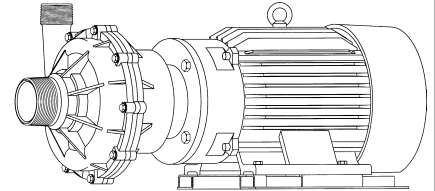

MARCH PUMPS

TE-10K-MD
3PH 60HZ

L.P.M.

MARCH PUMPS

TE-10K-MD
FULL SIZE IMPELLER 7.250 DIA.
3PH 60HZ

L.P.M.

MARCH PUMPS

TE-10K-MD
TRIM IMPELLER 6.625 DIA.
3PH 60HZ

L.P.M.

MARCH PUMPS

TE-10K-MD
TRIM IMPELLER 6.250 DIA.
3PH 60HZ

L.P.M.

MARCH PUMPS

TE-10K-MD
TRIM IMPELLER 5.750 DIA.
3PH 60HZ
L.P.M.

MARCH PUMPS

TE-10K-MD
TRIM IMPELLER 5.250 DIA.
3PH 60HZ