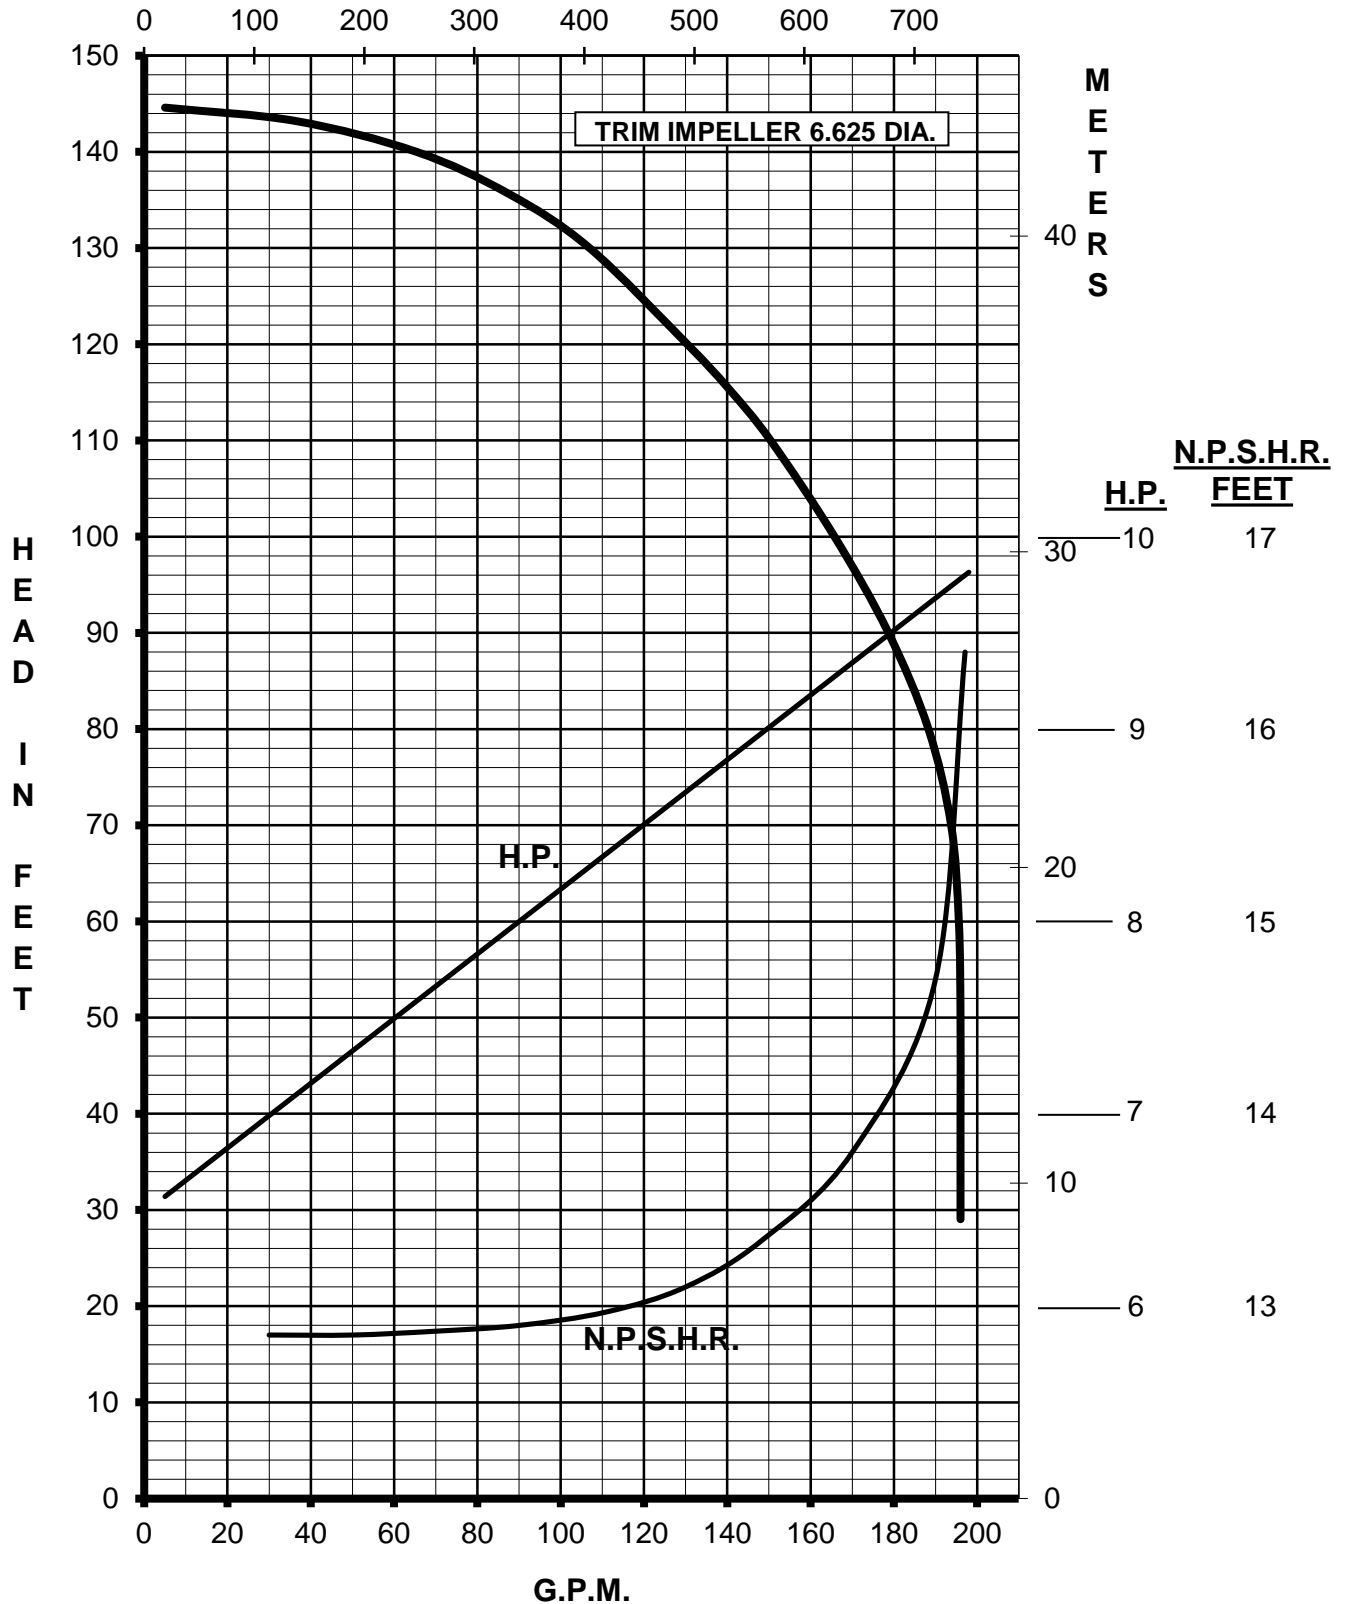

MARCH PUMPS

TE-10K-MD
3PH 60HZ

L.P.M.

MARCH PUMPS

TE-10K-MD
FULL SIZE IMPELLER 7.250 DIA.
3PH 60HZ

L.P.M.

MARCH PUMPS

TE-10K-MD
TRIM IMPELLER 6.625 DIA.
3PH 60HZ

L.P.M.

MARCH PUMPS

TE-10K-MD
TRIM IMPELLER 6.250 DIA.
3PH 60HZ

L.P.M.

MARCH PUMPS

TE-10K-MD
TRIM IMPELLER 5.750 DIA.
3PH 60HZ
L.P.M.

MARCH PUMPS

TE-10K-MD
TRIM IMPELLER 5.250 DIA.
3PH 60HZ