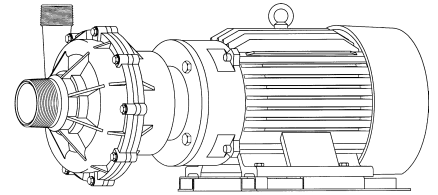

MARCH PUMPS

TE-10K-MD
3PH 60HZ

L.P.M.

MARCH PUMPS

TE-10K-MD
FULL SIZE IMPELLER 7.250 DIA.
3PH 60HZ

L.P.M.

MARCH PUMPS

TE-10K-MD
TRIM IMPELLER 6.625 DIA.
3PH 60HZ

L.P.M.

MARCH PUMPS

TE-10K-MD
TRIM IMPELLER 6.250 DIA.
3PH 60HZ

L.P.M.

MARCH PUMPS

TE-10K-MD
TRIM IMPELLER 5.750 DIA.
3PH 60HZ
L.P.M.

MARCH PUMPS

TE-10K-MD
TRIM IMPELLER 5.250 DIA.
3PH 60HZ