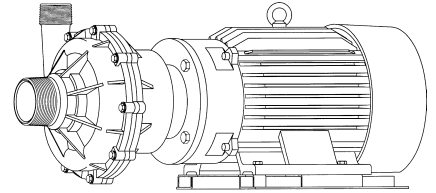

L.P.M.

MARCH PUMPS

TE-10K-MD
TRIM IMPELLER 6.250 DIA.
3PH 60HZ

L.P.M.

MARCH PUMPS

TE-10K-MD
TRIM IMPELLER 5.750 DIA.
3PH 60HZ
L.P.M.

MARCH PUMPS

TE-10K-MD
TRIM IMPELLER 5.250 DIA.
3PH 60HZ