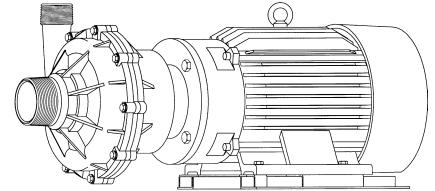

MARCH PUMPS

TE-10K-MD
3PH 60HZ

L.P.M.

MARCH PUMPS

TE-10K-MD
FULL SIZE IMPELLER 7.250 DIA.
3PH 60HZ

L.P.M.

MARCH PUMPS

TE-10K-MD
TRIM IMPELLER 6.625 DIA.
3PH 60HZ

L.P.M.

MARCH PUMPS

TE-10K-MD
TRIM IMPELLER 6.250 DIA.
3PH 60HZ

L.P.M.

MARCH PUMPS

TE-10K-MD
TRIM IMPELLER 5.750 DIA.
3PH 60HZ
L.P.M.

MARCH PUMPS

TE-10K-MD
TRIM IMPELLER 5.250 DIA.
3PH 60HZ