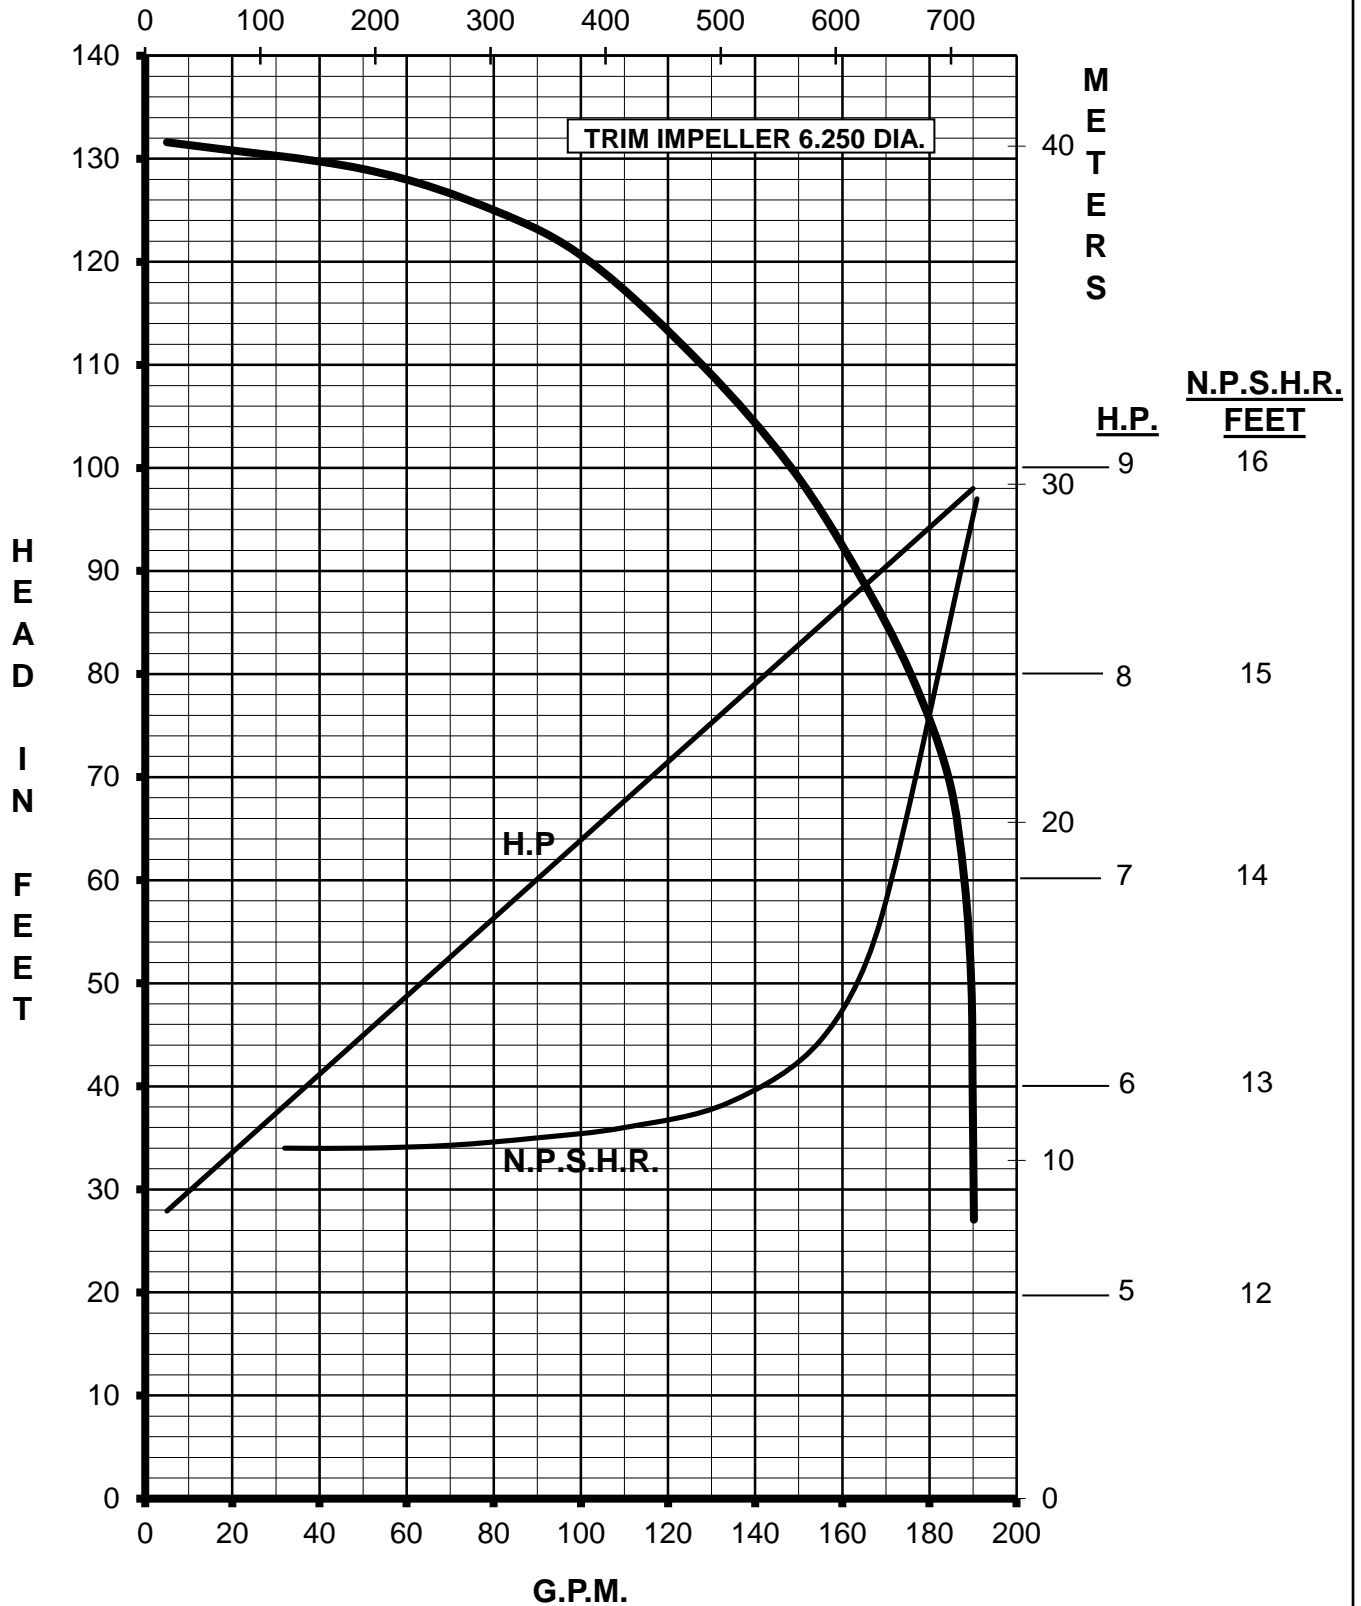

MARCH PUMPS

TE-10K-MD
3PH 60HZ

L.P.M.

MARCH PUMPS

TE-10K-MD
FULL SIZE IMPELLER 7.250 DIA.
3PH 60HZ

L.P.M.

MARCH PUMPS

TE-10K-MD
TRIM IMPELLER 6.625 DIA.
3PH 60HZ

L.P.M.

MARCH PUMPS

TE-10K-MD
TRIM IMPELLER 6.250 DIA.
3PH 60HZ

L.P.M.

MARCH PUMPS

TE-10K-MD
TRIM IMPELLER 5.750 DIA.
3PH 60HZ
L.P.M.

MARCH PUMPS

TE-10K-MD
TRIM IMPELLER 5.250 DIA.
3PH 60HZ