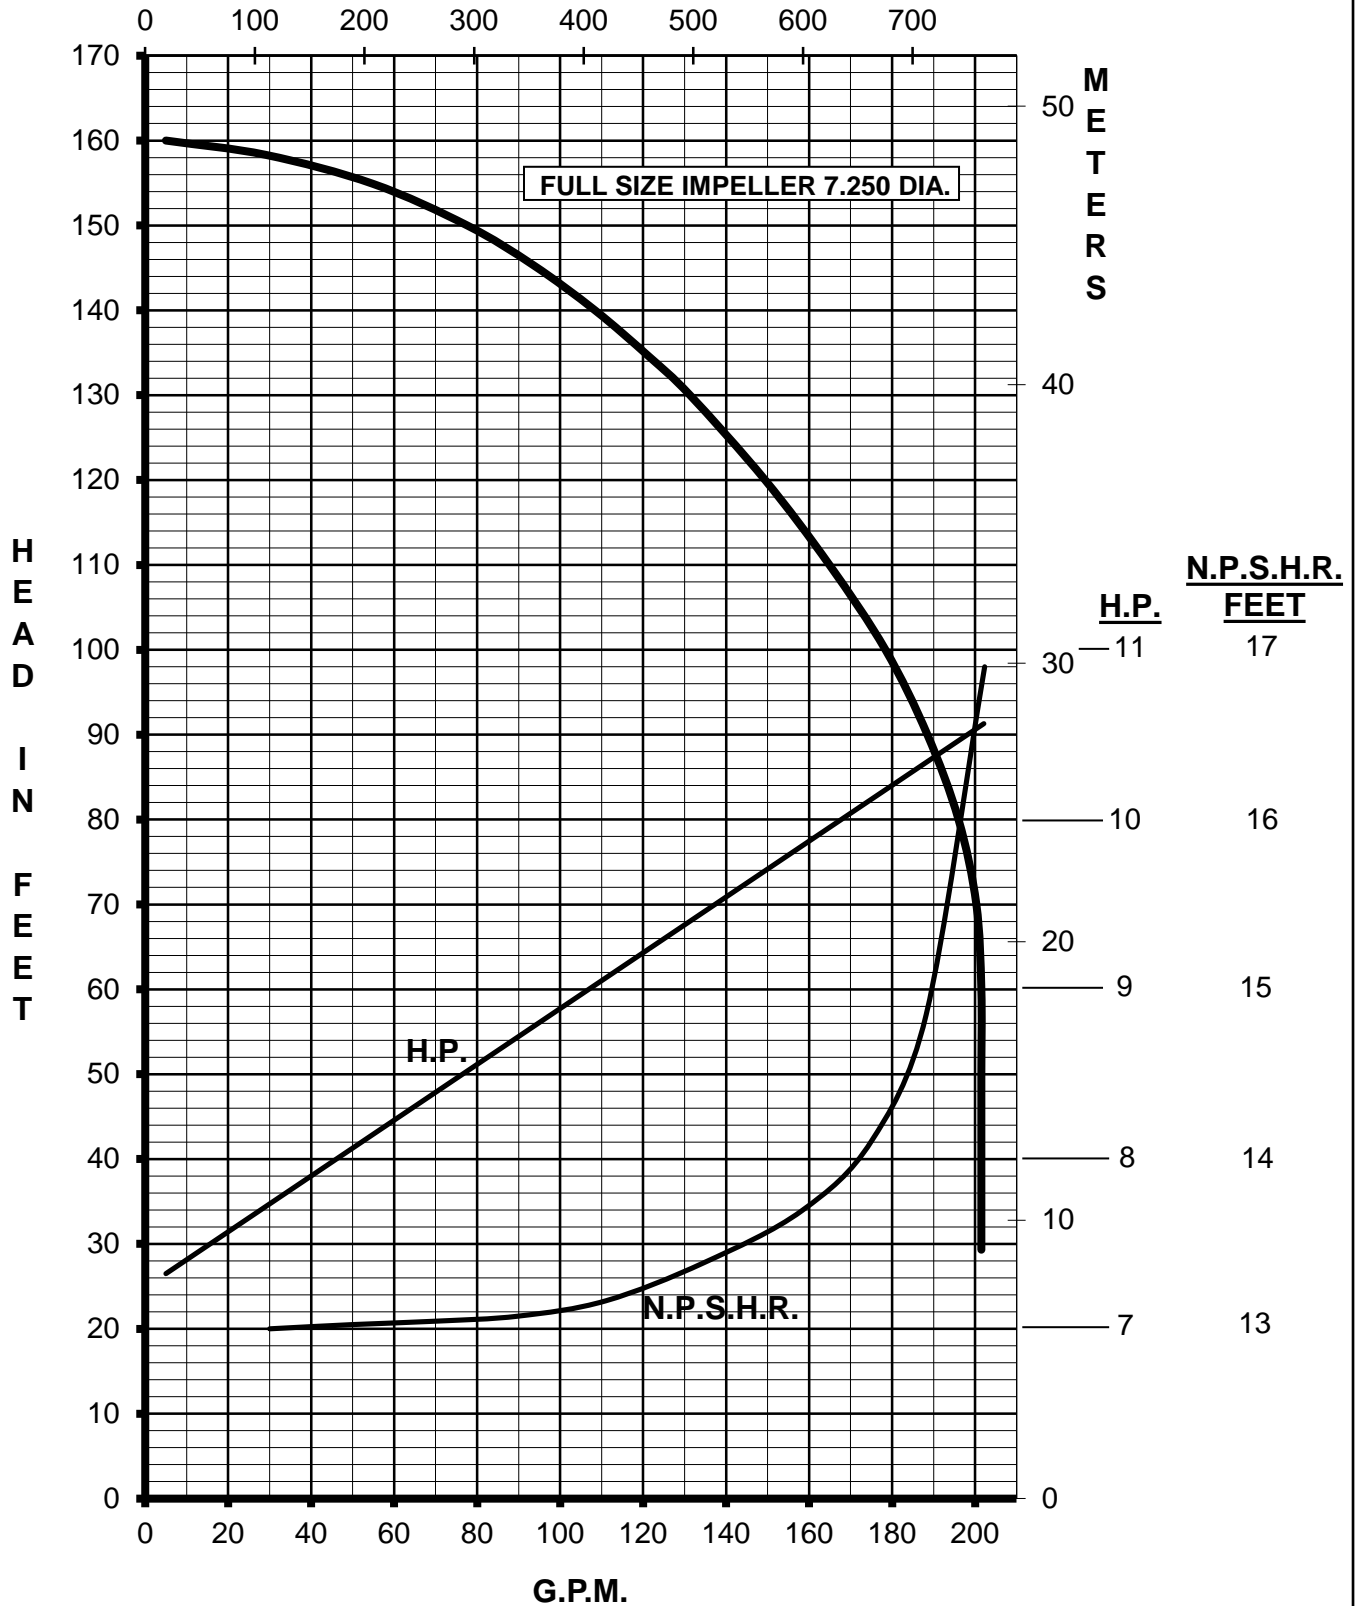

MARCH PUMPS

TE-10K-MD
3PH 60HZ

L.P.M.

MARCH PUMPS

TE-10K-MD
FULL SIZE IMPELLER 7.250 DIA.
3PH 60HZ

L.P.M.

MARCH PUMPS

TE-10K-MD
TRIM IMPELLER 6.625 DIA.
3PH 60HZ

L.P.M.

MARCH PUMPS

TE-10K-MD
TRIM IMPELLER 6.250 DIA.
3PH 60HZ

L.P.M.

MARCH PUMPS

TE-10K-MD
TRIM IMPELLER 5.750 DIA.
3PH 60HZ
L.P.M.

MARCH PUMPS

TE-10K-MD
TRIM IMPELLER 5.250 DIA.
3PH 60HZ