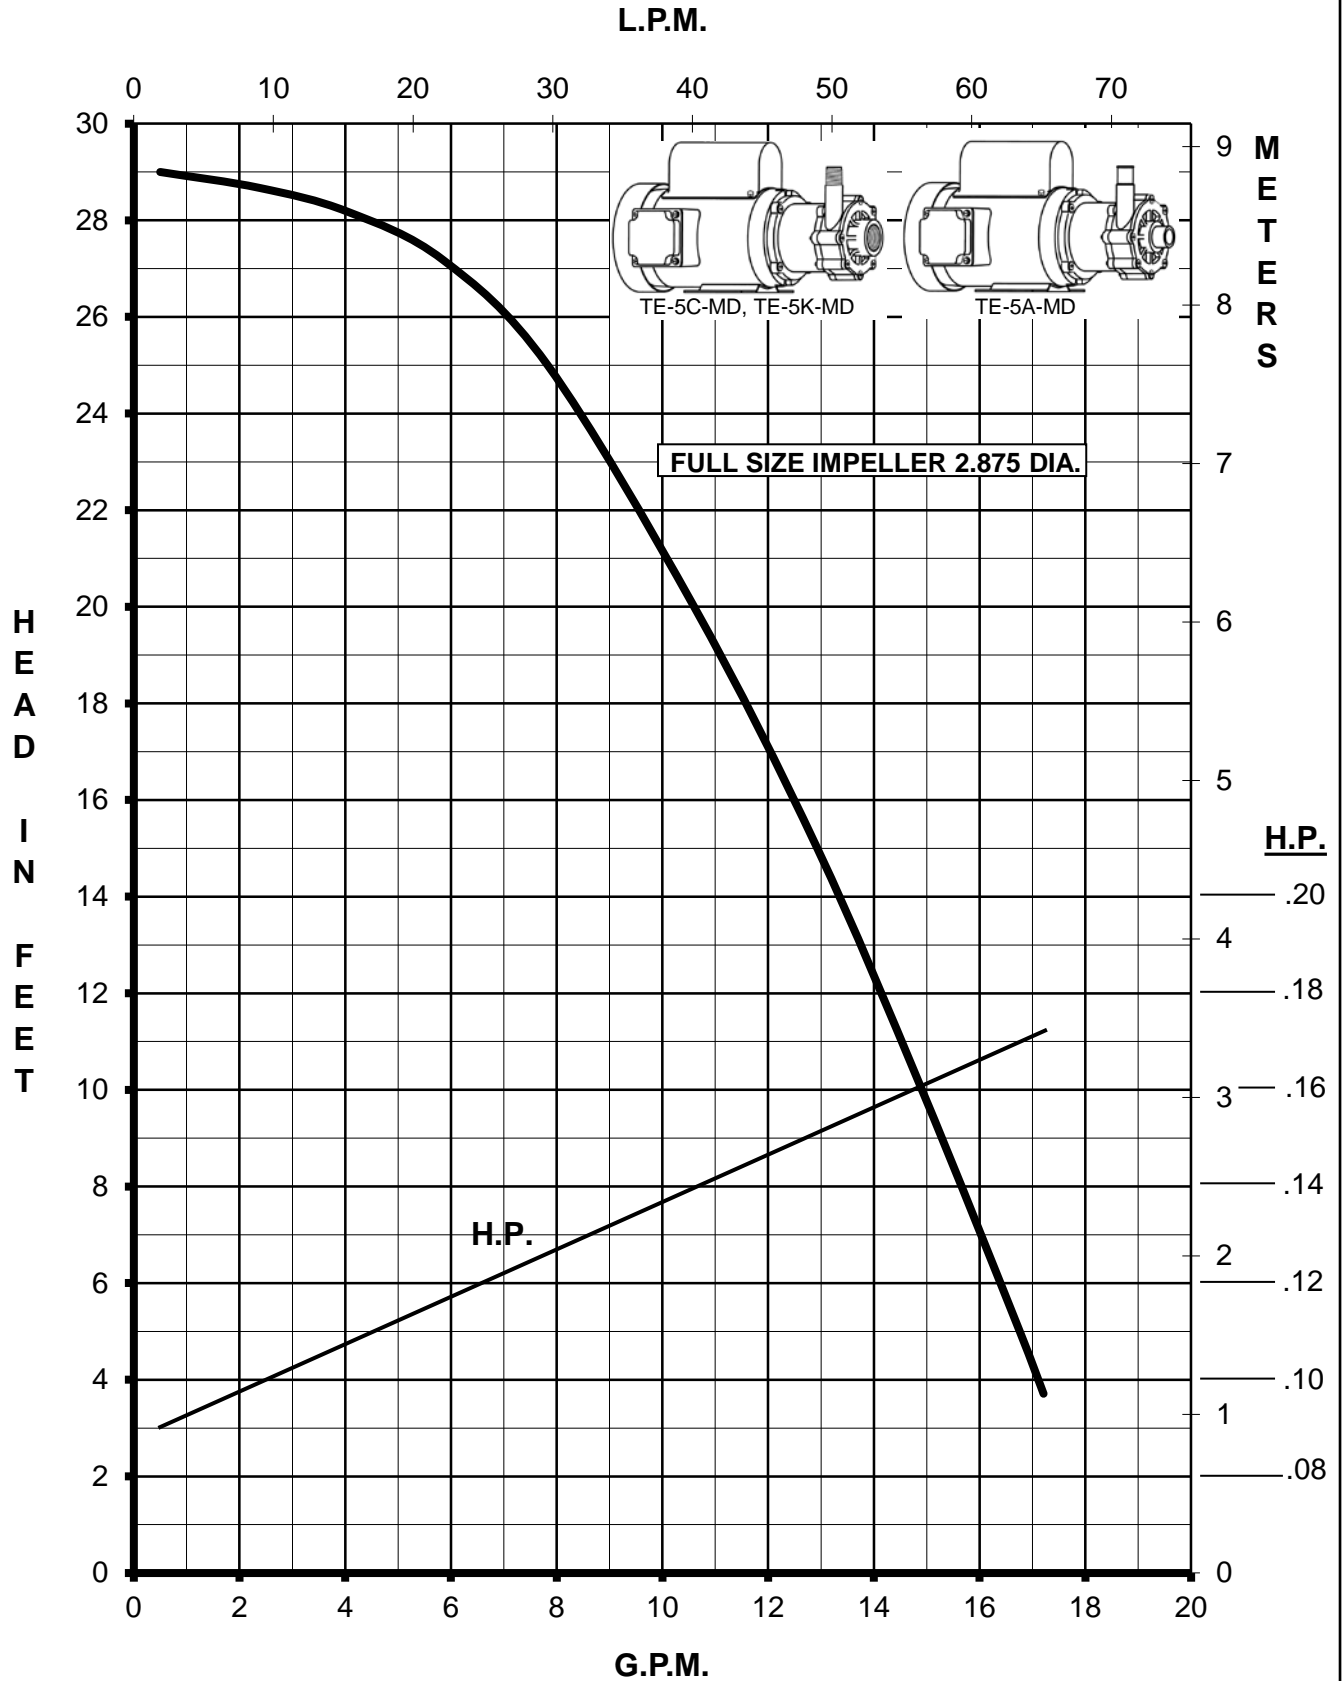

MARCH PUMPS

TE-5C-MD, TE-5A-MD, TE-5K-MD 115/230V 1PH 60HZ

L.P.M.

MARCH PUMPS

TE-5C-MD, TE-5A-MD, TE-5K-MD
FULL SIZE IMPELLER 2.875 DIA.
115/230V 1PH 60HZ

MARCH PUMPS

TE-5C-MD, TE-5A-MD, TE-5K-MD
TRIM IMPELLER 2.625 DIA.
115/230V 1PH 60HZ

MARCH PUMPS

TE-5C-MD, TE-5A-MD, TE-5K-MD TRIM IMPELLER 2.500 DIA. 115/230V 1PH 60HZ

MARCH PUMPS

TE-5C-MD, TE-5A-MD, TE-5K-MD
TRIM IMPELLER 2.375 DIA.
115/230V 1PH 60HZ

MARCH PUMPS

TE-5C-MD, TE-5A-MD, TE-5K-MD TRIM IMPELLER 2.250 DIA. 115/230V 1PH 60HZ

MARCH PUMPS

TE-5C-MD, TE-5A-MD, TE-5K-MD TRIM IMPELLER 2.125 DIA. 115/230V 1PH 60HZ