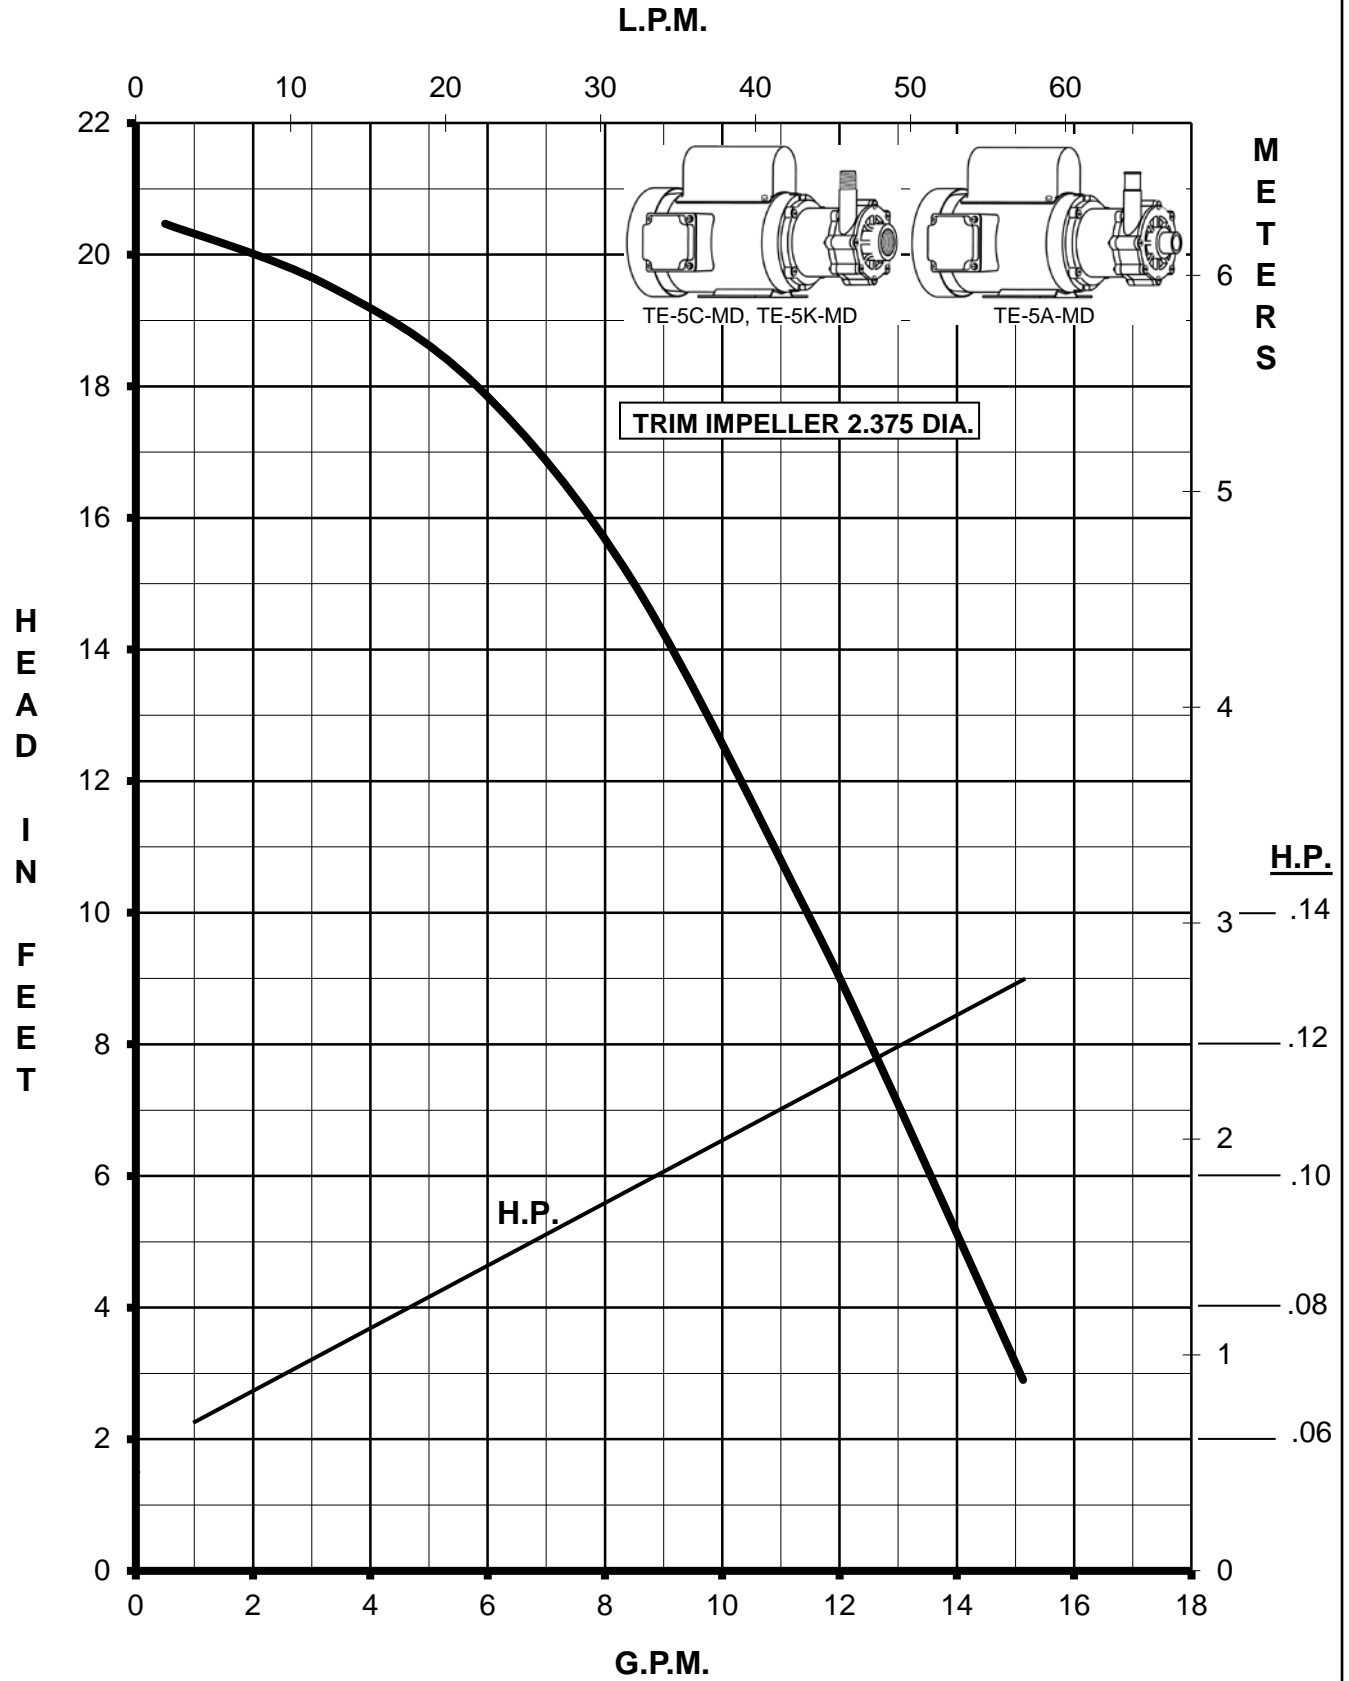

MARCH PUMPS

TE-5C-MD, TE-5A-MD, TE-5K-MD 115/230V 1PH 60HZ

L.P.M.

MARCH PUMPS

TE-5C-MD, TE-5A-MD, TE-5K-MD
FULL SIZE IMPELLER 2.875 DIA.
115/230V 1PH 60HZ

MARCH PUMPS

TE-5C-MD, TE-5A-MD, TE-5K-MD
TRIM IMPELLER 2.625 DIA.
115/230V 1PH 60HZ

MARCH PUMPS

TE-5C-MD, TE-5A-MD, TE-5K-MD TRIM IMPELLER 2.500 DIA. 115/230V 1PH 60HZ

MARCH PUMPS

TE-5C-MD, TE-5A-MD, TE-5K-MD
TRIM IMPELLER 2.375 DIA.
115/230V 1PH 60HZ

MARCH PUMPS

TE-5C-MD, TE-5A-MD, TE-5K-MD TRIM IMPELLER 2.250 DIA. 115/230V 1PH 60HZ

MARCH PUMPS

TE-5C-MD, TE-5A-MD, TE-5K-MD TRIM IMPELLER 2.125 DIA. 115/230V 1PH 60HZ