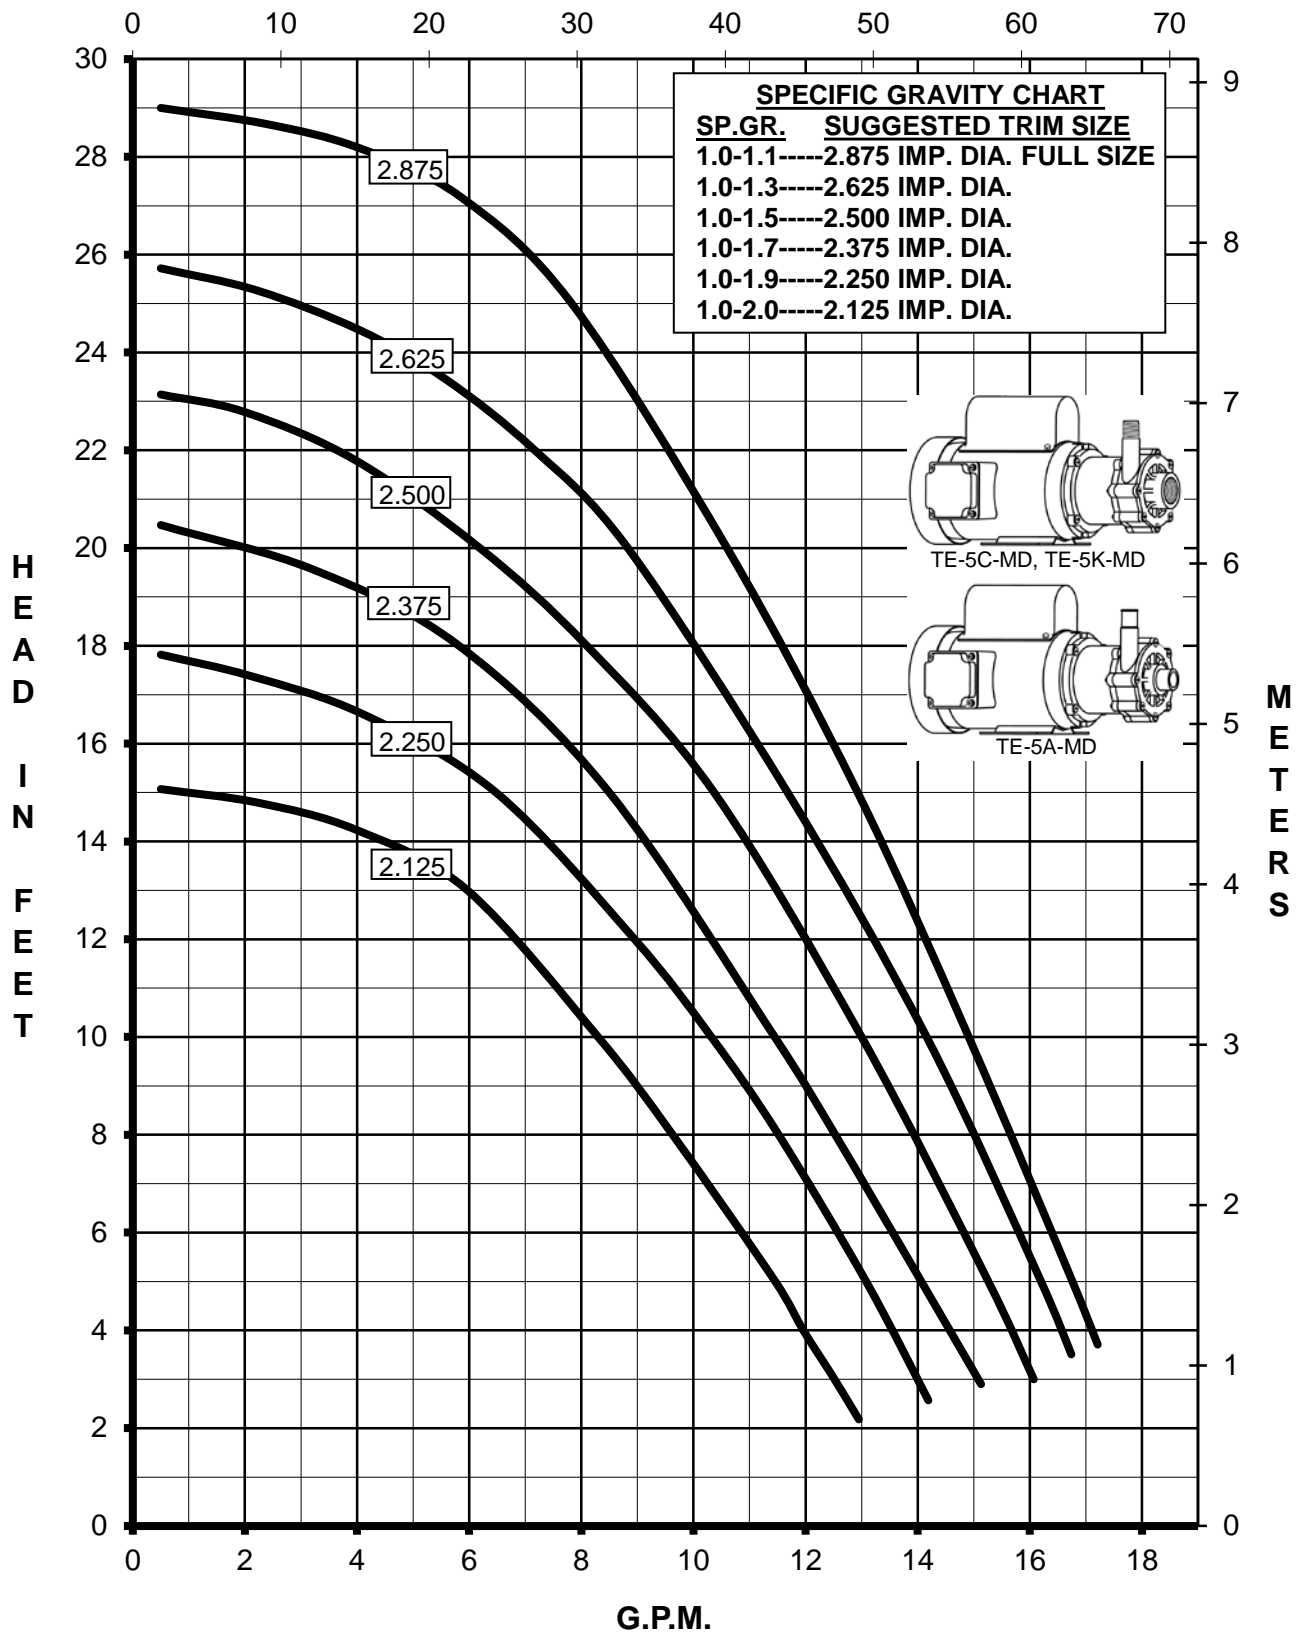

MARCH PUMPS

TE-5C-MD, TE-5A-MD, TE-5K-MD 115/230V 1PH 60HZ

L.P.M.

MARCH PUMPS

TE-5C-MD, TE-5A-MD, TE-5K-MD
FULL SIZE IMPELLER 2.875 DIA.
115/230V 1PH 60HZ

MARCH PUMPS

TE-5C-MD, TE-5A-MD, TE-5K-MD
TRIM IMPELLER 2.625 DIA.
115/230V 1PH 60HZ

MARCH PUMPS

TE-5C-MD, TE-5A-MD, TE-5K-MD TRIM IMPELLER 2.500 DIA. 115/230V 1PH 60HZ

MARCH PUMPS

TE-5C-MD, TE-5A-MD, TE-5K-MD
TRIM IMPELLER 2.375 DIA.
115/230V 1PH 60HZ

MARCH PUMPS

TE-5C-MD, TE-5A-MD, TE-5K-MD TRIM IMPELLER 2.250 DIA. 115/230V 1PH 60HZ

MARCH PUMPS

TE-5C-MD, TE-5A-MD, TE-5K-MD TRIM IMPELLER 2.125 DIA. 115/230V 1PH 60HZ