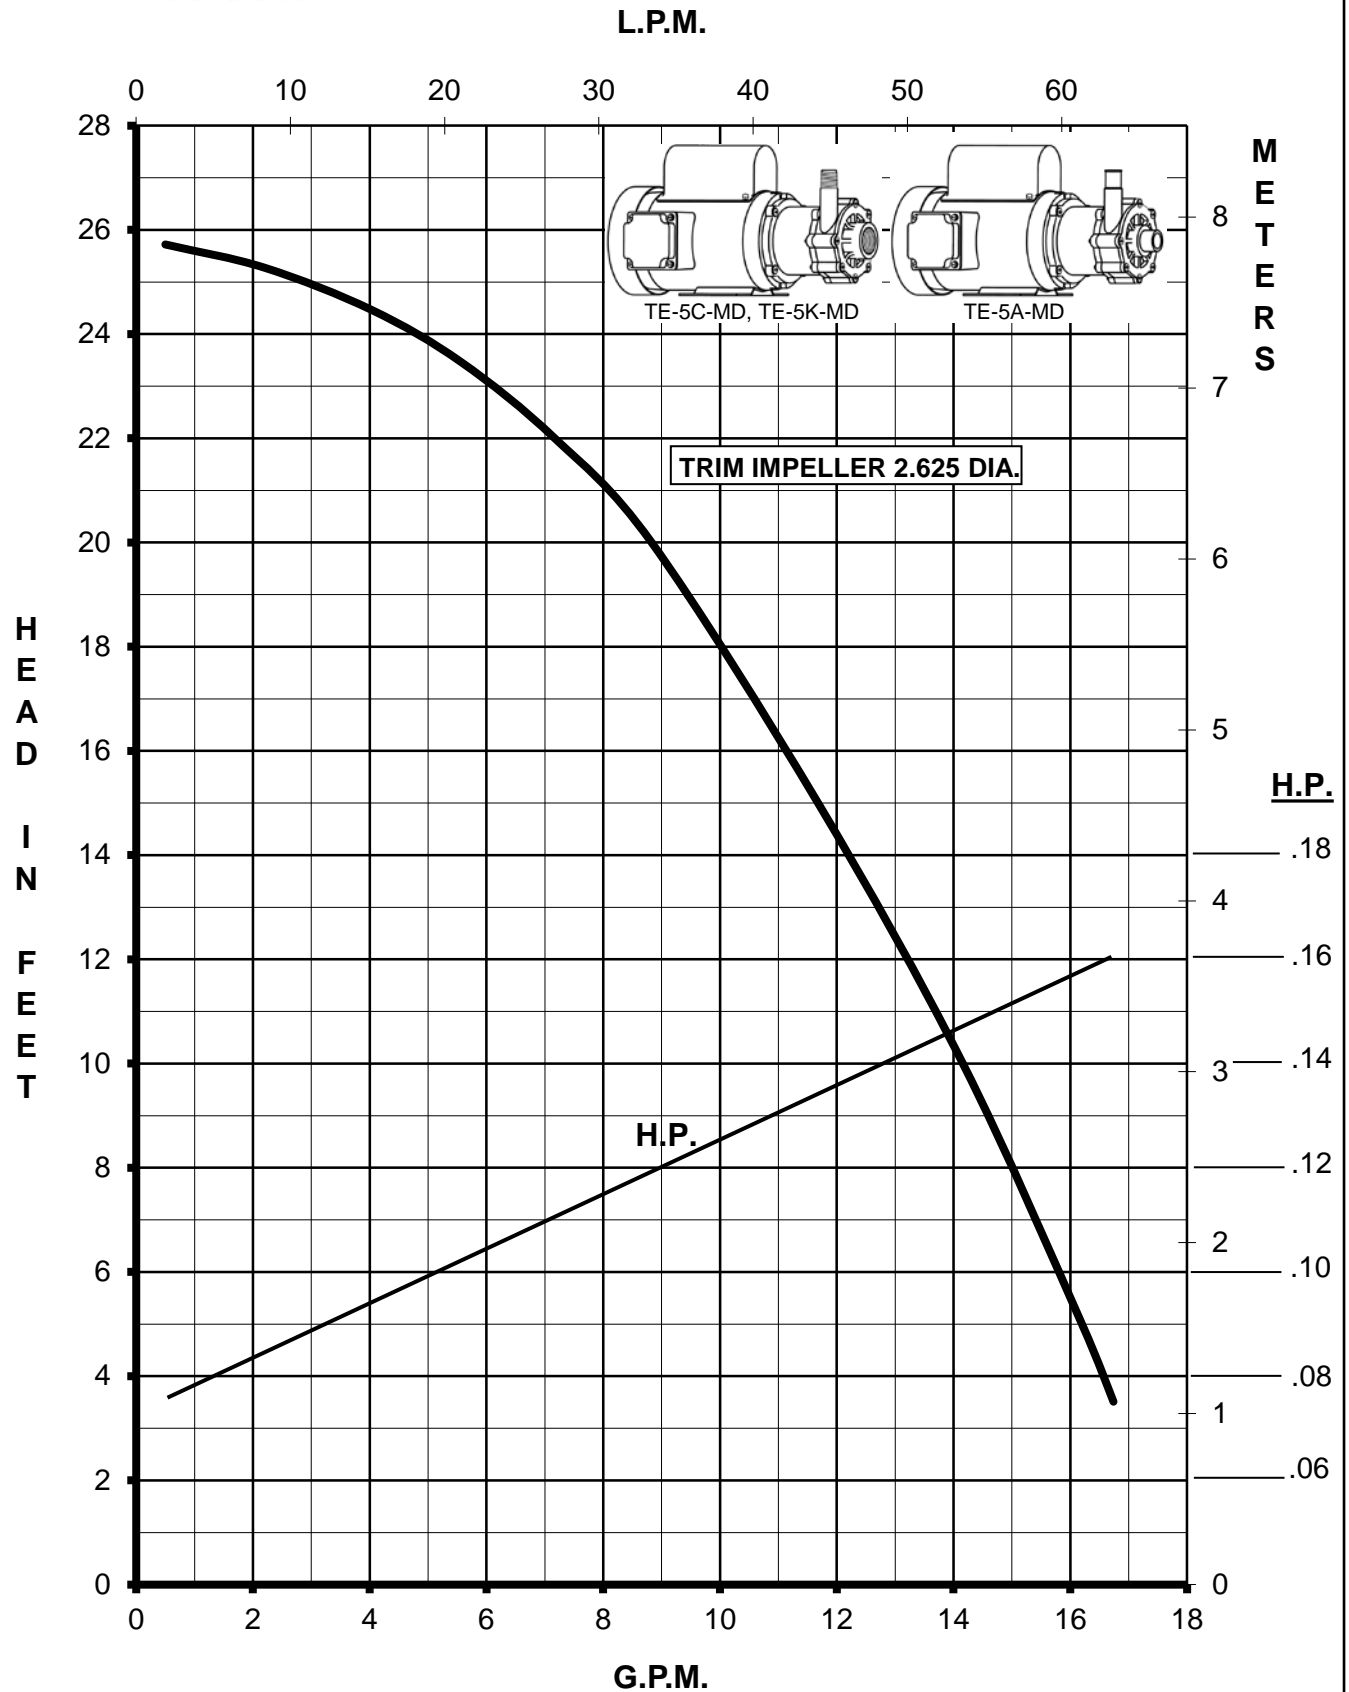

MARCH PUMPS

TE-5C-MD, TE-5A-MD, TE-5K-MD 115/230V 1PH 60HZ

L.P.M.

MARCH PUMPS

TE-5C-MD, TE-5A-MD, TE-5K-MD
FULL SIZE IMPELLER 2.875 DIA.
115/230V 1PH 60HZ

MARCH PUMPS

TE-5C-MD, TE-5A-MD, TE-5K-MD
TRIM IMPELLER 2.625 DIA.
115/230V 1PH 60HZ

MARCH PUMPS

TE-5C-MD, TE-5A-MD, TE-5K-MD TRIM IMPELLER 2.500 DIA. 115/230V 1PH 60HZ

MARCH PUMPS

TE-5C-MD, TE-5A-MD, TE-5K-MD
TRIM IMPELLER 2.375 DIA.
115/230V 1PH 60HZ

MARCH PUMPS

TE-5C-MD, TE-5A-MD, TE-5K-MD TRIM IMPELLER 2.250 DIA. 115/230V 1PH 60HZ

MARCH PUMPS

TE-5C-MD, TE-5A-MD, TE-5K-MD TRIM IMPELLER 2.125 DIA. 115/230V 1PH 60HZ