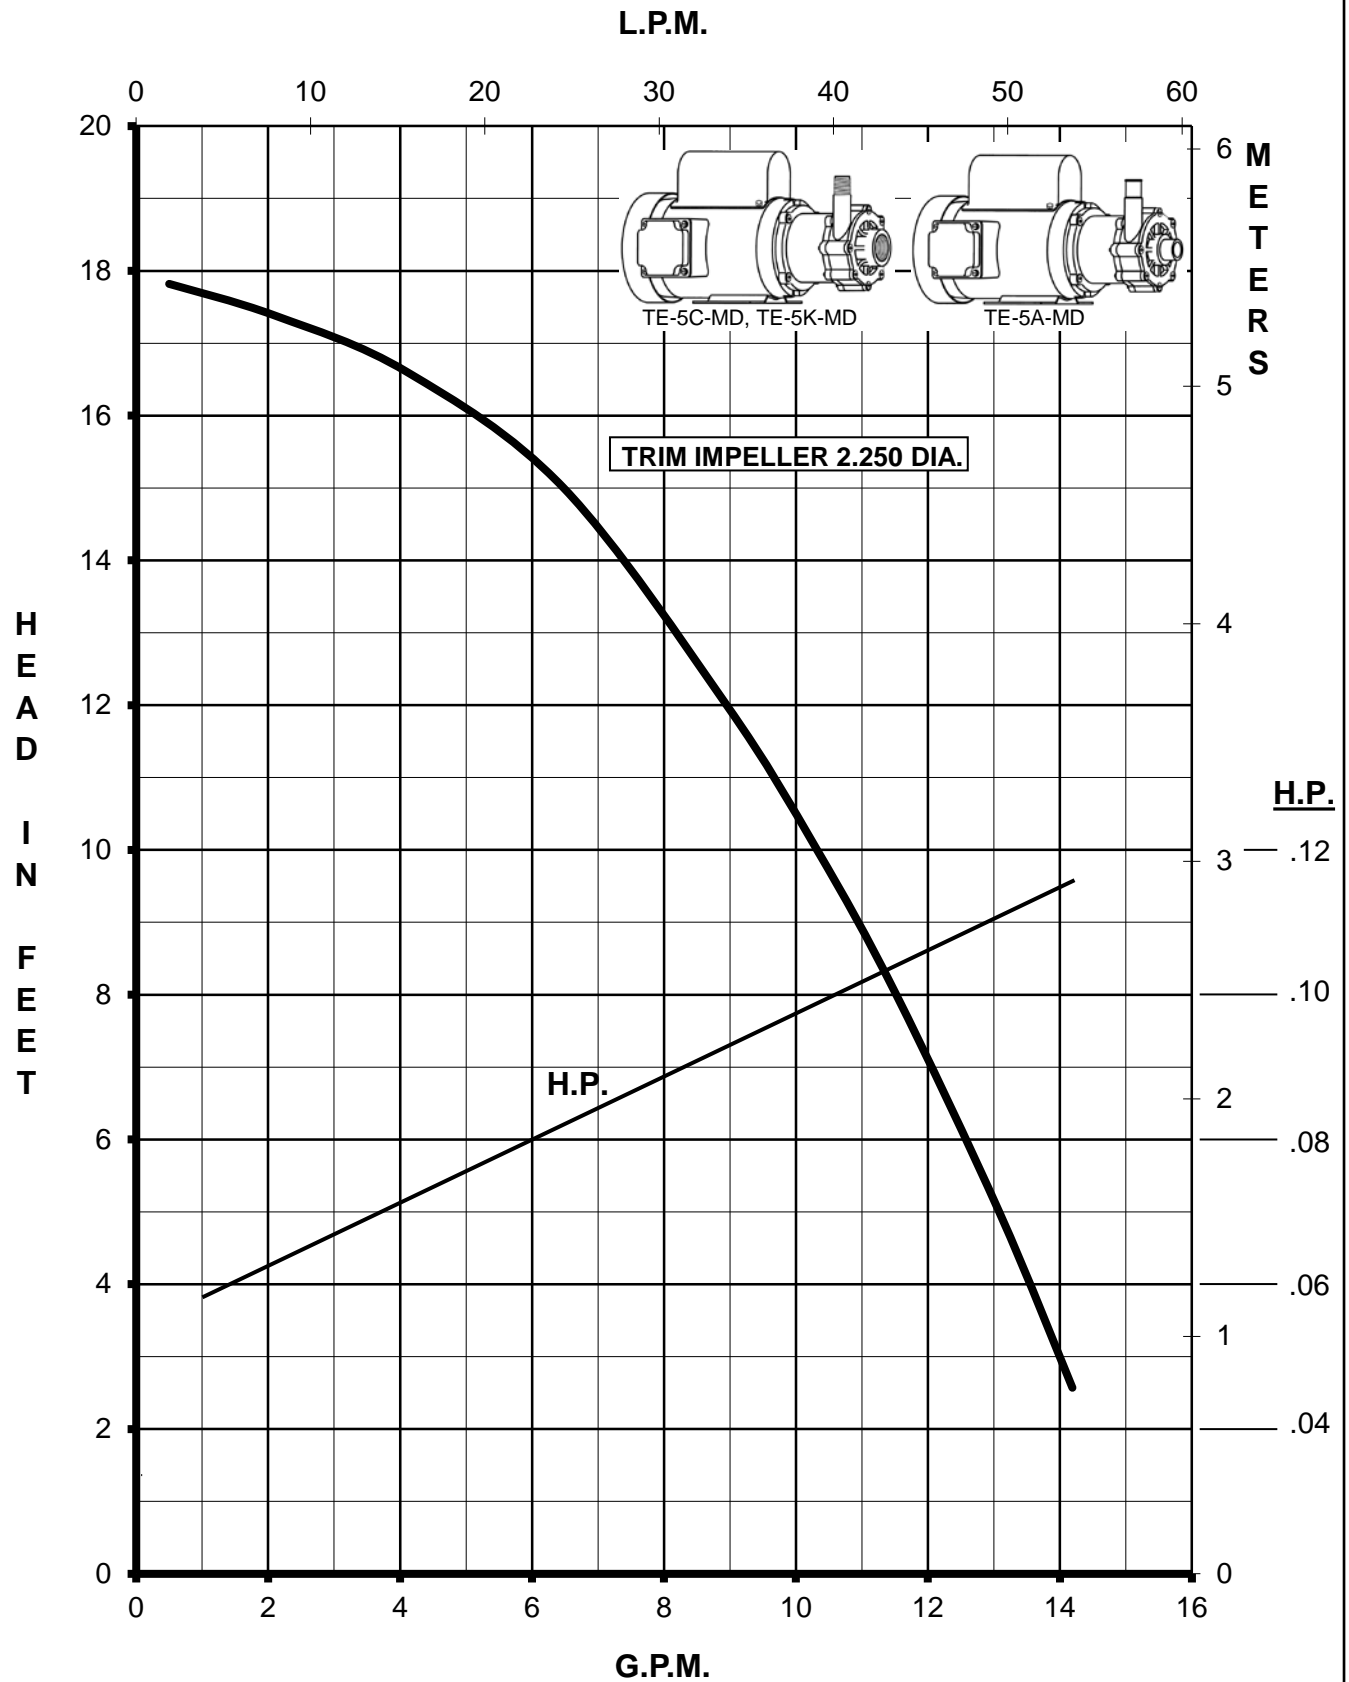

MARCH PUMPS

TE-5C-MD, TE-5A-MD, TE-5K-MD 115/230V 1PH 60HZ

L.P.M.

MARCH PUMPS

TE-5C-MD, TE-5A-MD, TE-5K-MD
FULL SIZE IMPELLER 2.875 DIA.
115/230V 1PH 60HZ

MARCH PUMPS

TE-5C-MD, TE-5A-MD, TE-5K-MD
TRIM IMPELLER 2.625 DIA.
115/230V 1PH 60HZ

MARCH PUMPS

TE-5C-MD, TE-5A-MD, TE-5K-MD TRIM IMPELLER 2.500 DIA. 115/230V 1PH 60HZ

MARCH PUMPS

TE-5C-MD, TE-5A-MD, TE-5K-MD
TRIM IMPELLER 2.375 DIA.
115/230V 1PH 60HZ

MARCH PUMPS

TE-5C-MD, TE-5A-MD, TE-5K-MD TRIM IMPELLER 2.250 DIA. 115/230V 1PH 60HZ

MARCH PUMPS

TE-5C-MD, TE-5A-MD, TE-5K-MD TRIM IMPELLER 2.125 DIA. 115/230V 1PH 60HZ