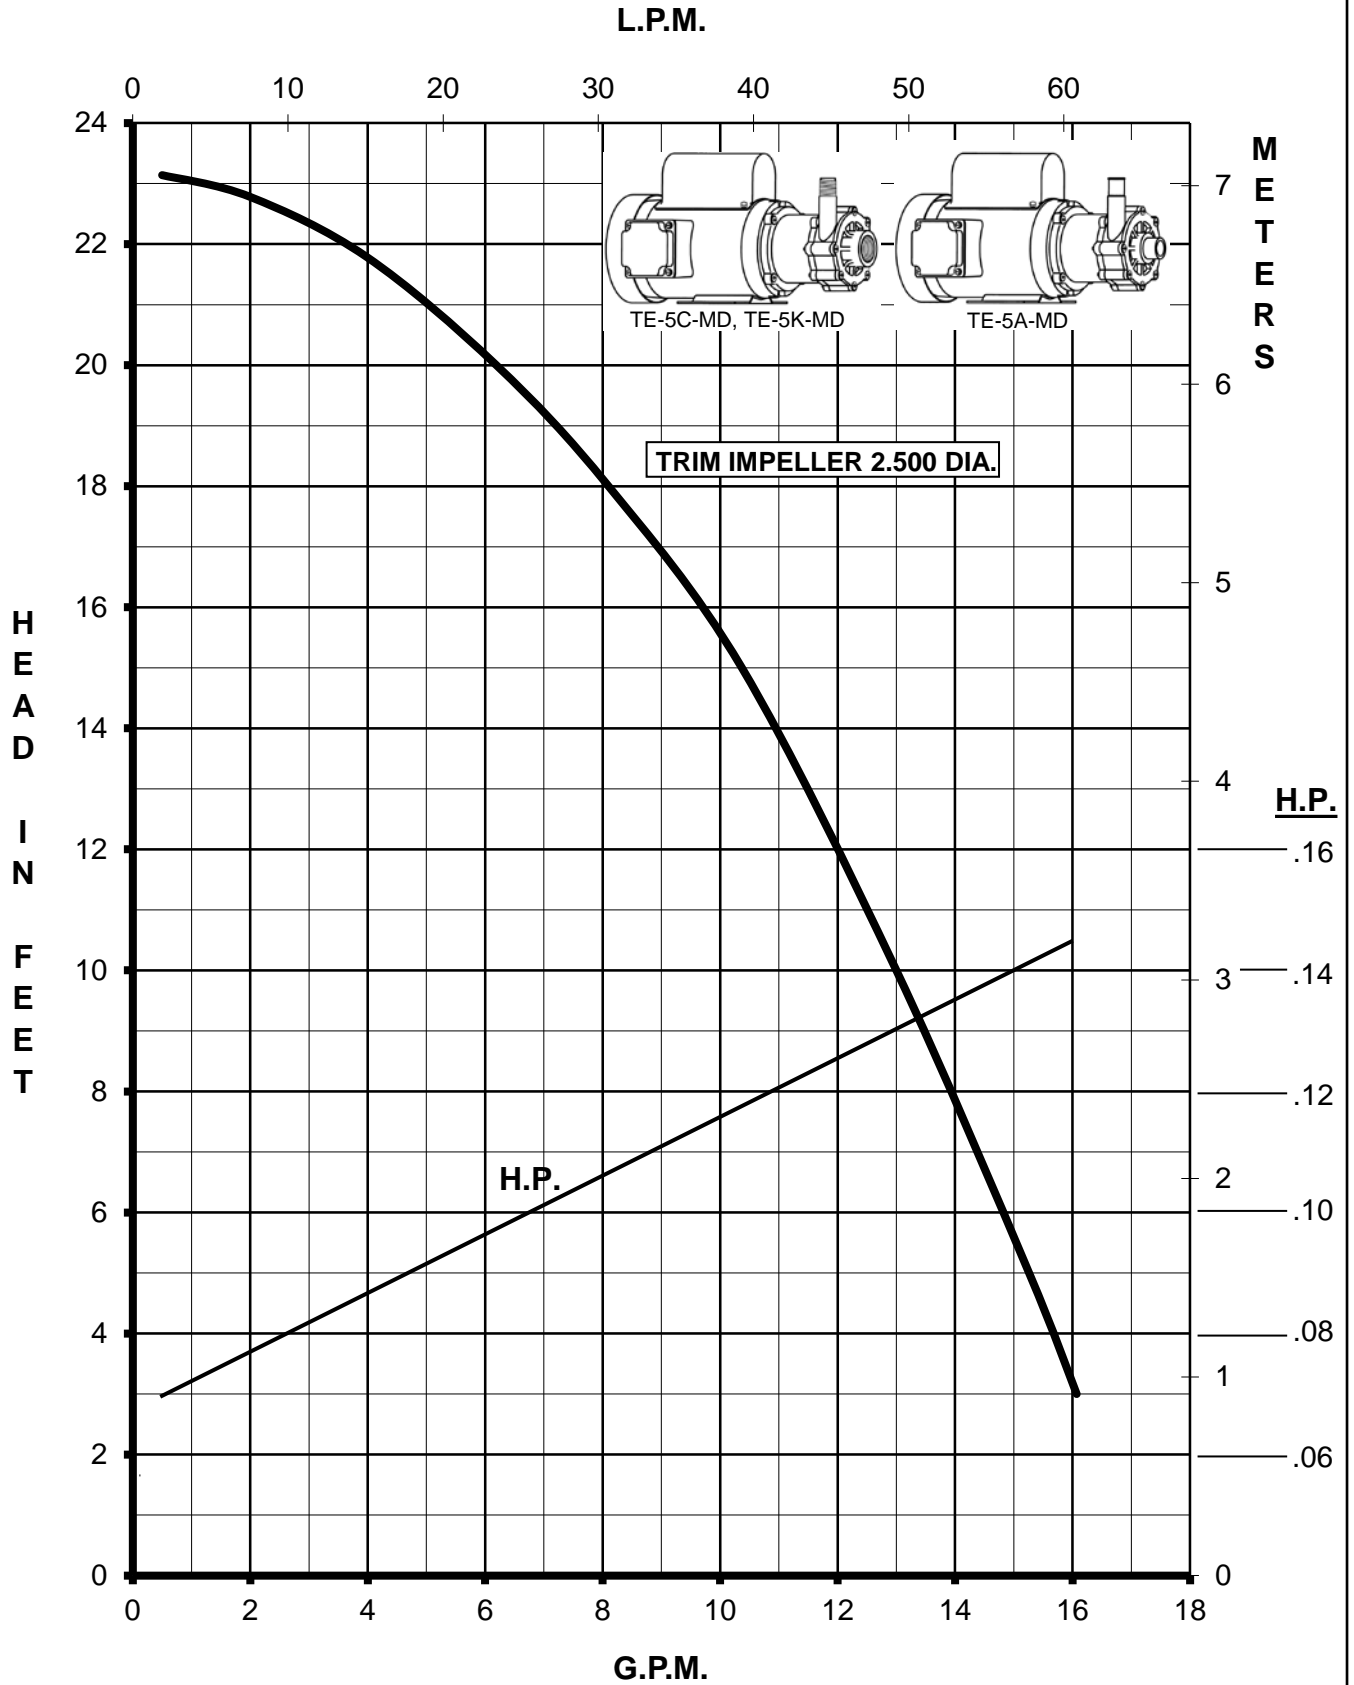

MARCH PUMPS

TE-5C-MD, TE-5A-MD, TE-5K-MD 115/230V 1PH 60HZ

L.P.M.

MARCH PUMPS

TE-5C-MD, TE-5A-MD, TE-5K-MD
FULL SIZE IMPELLER 2.875 DIA.
115/230V 1PH 60HZ

MARCH PUMPS

TE-5C-MD, TE-5A-MD, TE-5K-MD
TRIM IMPELLER 2.625 DIA.
115/230V 1PH 60HZ

MARCH PUMPS

TE-5C-MD, TE-5A-MD, TE-5K-MD TRIM IMPELLER 2.500 DIA. 115/230V 1PH 60HZ

MARCH PUMPS

TE-5C-MD, TE-5A-MD, TE-5K-MD
TRIM IMPELLER 2.375 DIA.
115/230V 1PH 60HZ

MARCH PUMPS

TE-5C-MD, TE-5A-MD, TE-5K-MD TRIM IMPELLER 2.250 DIA. 115/230V 1PH 60HZ

MARCH PUMPS

TE-5C-MD, TE-5A-MD, TE-5K-MD TRIM IMPELLER 2.125 DIA. 115/230V 1PH 60HZ