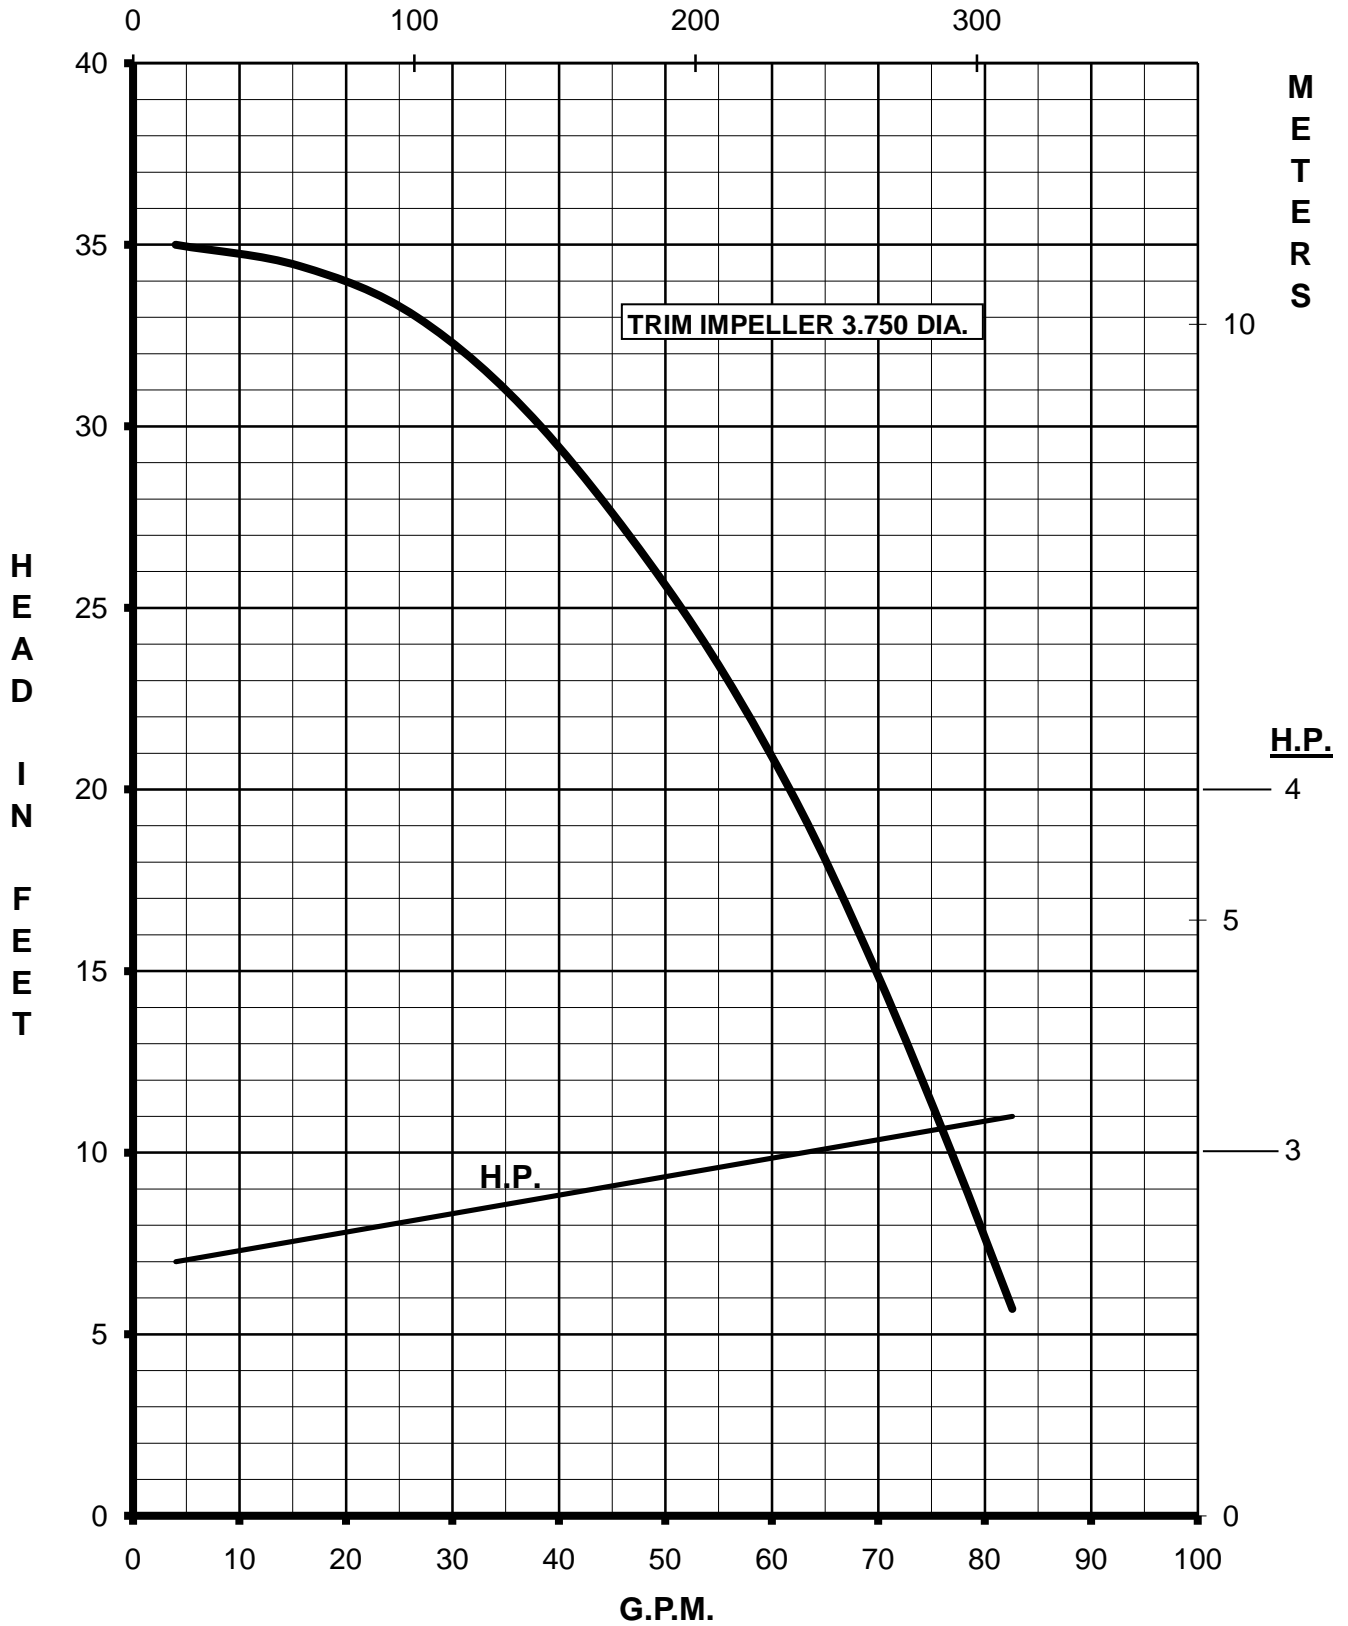

MARCH PUMPS

TE-8S-MD
3PH 50HZ

L.P.M.

MARCH PUMPS

TE-8S-MD
FULL SIZE IMPELLER 5.187 DIA.
3PH 50HZ

L.P.M.

MARCH PUMPS

TE-8S-MD
TRIM IMPELLER 4.875 DIA.
3PH 50HZ

TE-8S-MD
TRIM IMPELLER 4.250 DIA.
3PH 50HZ

L.P.M.

MARCH PUMPS

TE-8S-MD
TRIM IMPELLER 4.000 DIA.
3PH 50HZ
L.P.M.

MARCH PUMPS

TE-8S-MD
TRIM IMPELLER 3.750 DIA.
3PH 50HZ
L.P.M.

MARCH PUMPS

TE-8S-MD
TRIM IMPELLER 3.375 DIA.
3PH 50HZ
L.P.M.