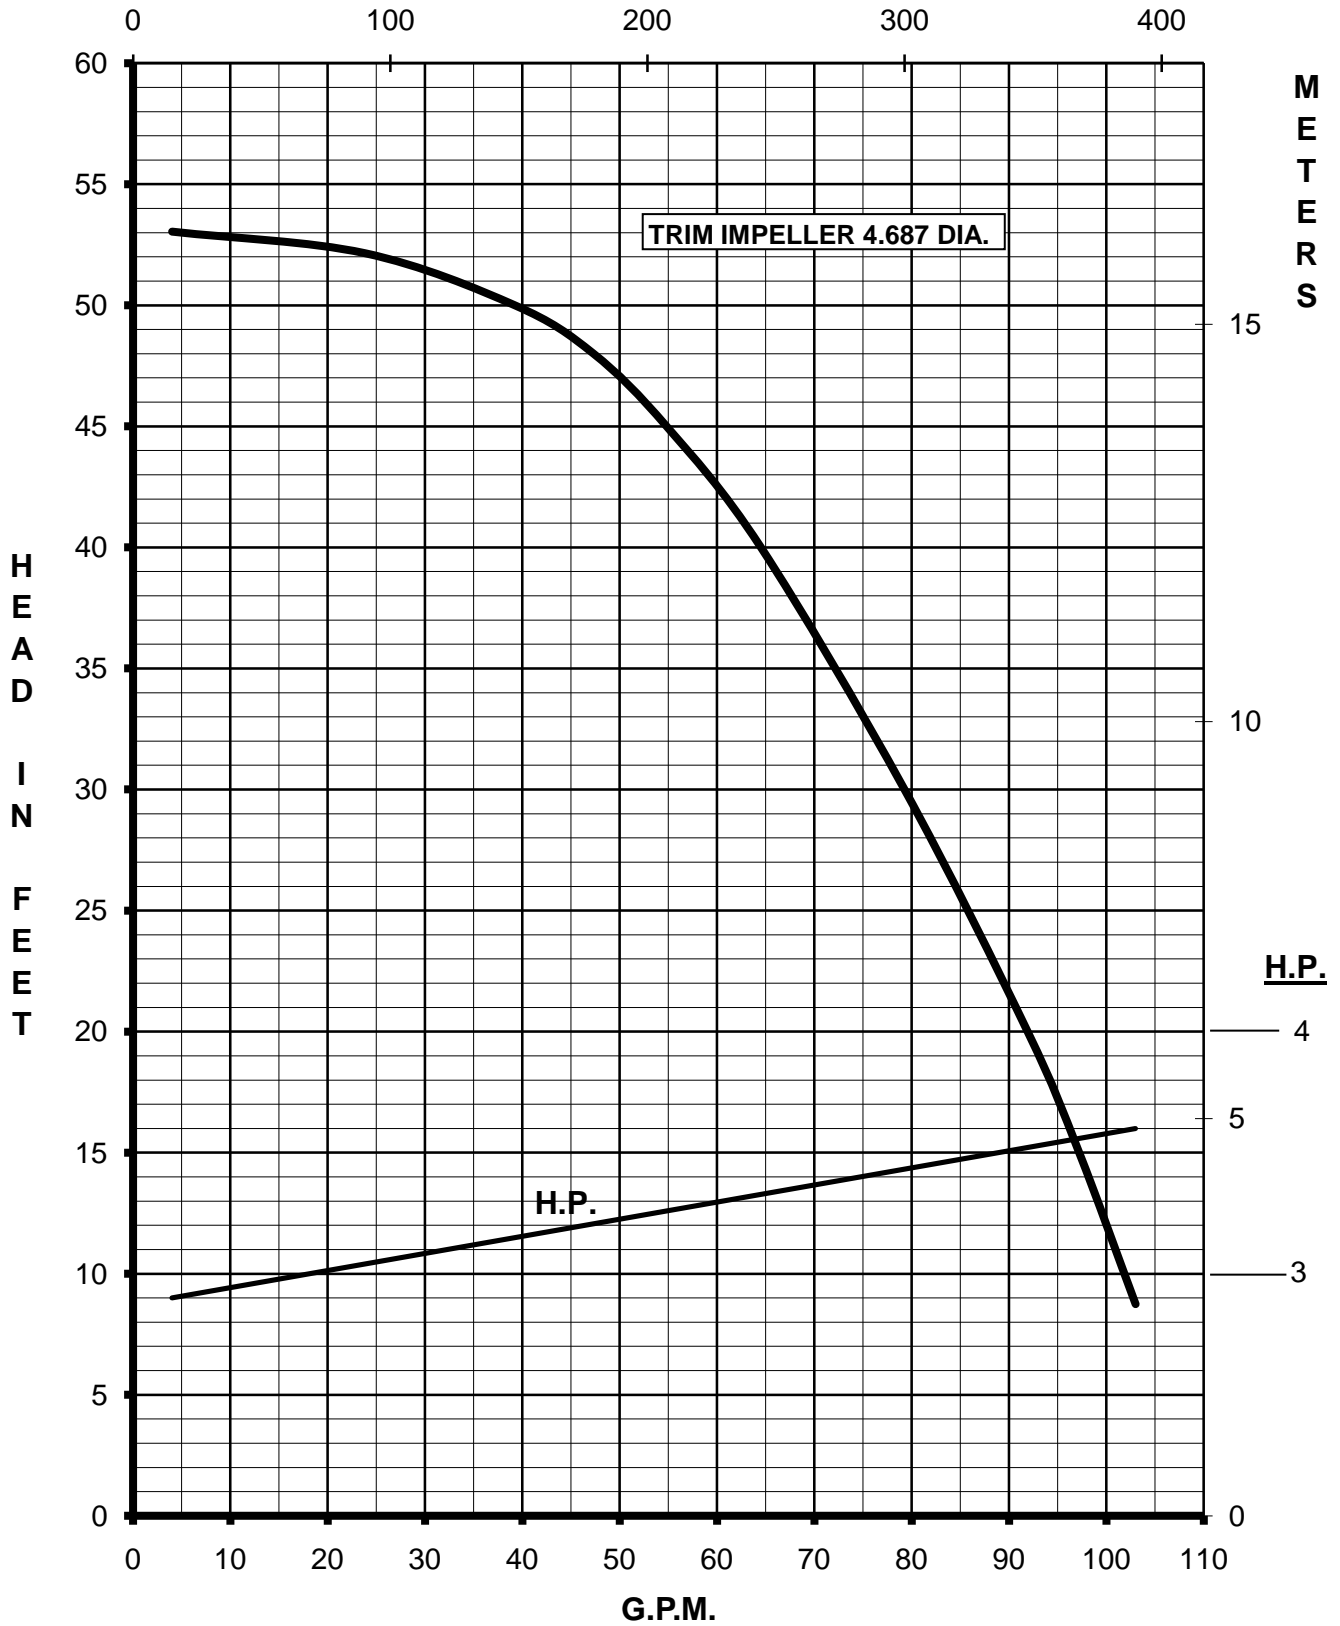

MARCH PUMPS

TE-8S-MD
TRIM IMPELLER 4.687 DIA.
3PH 50HZ

L.P.M.