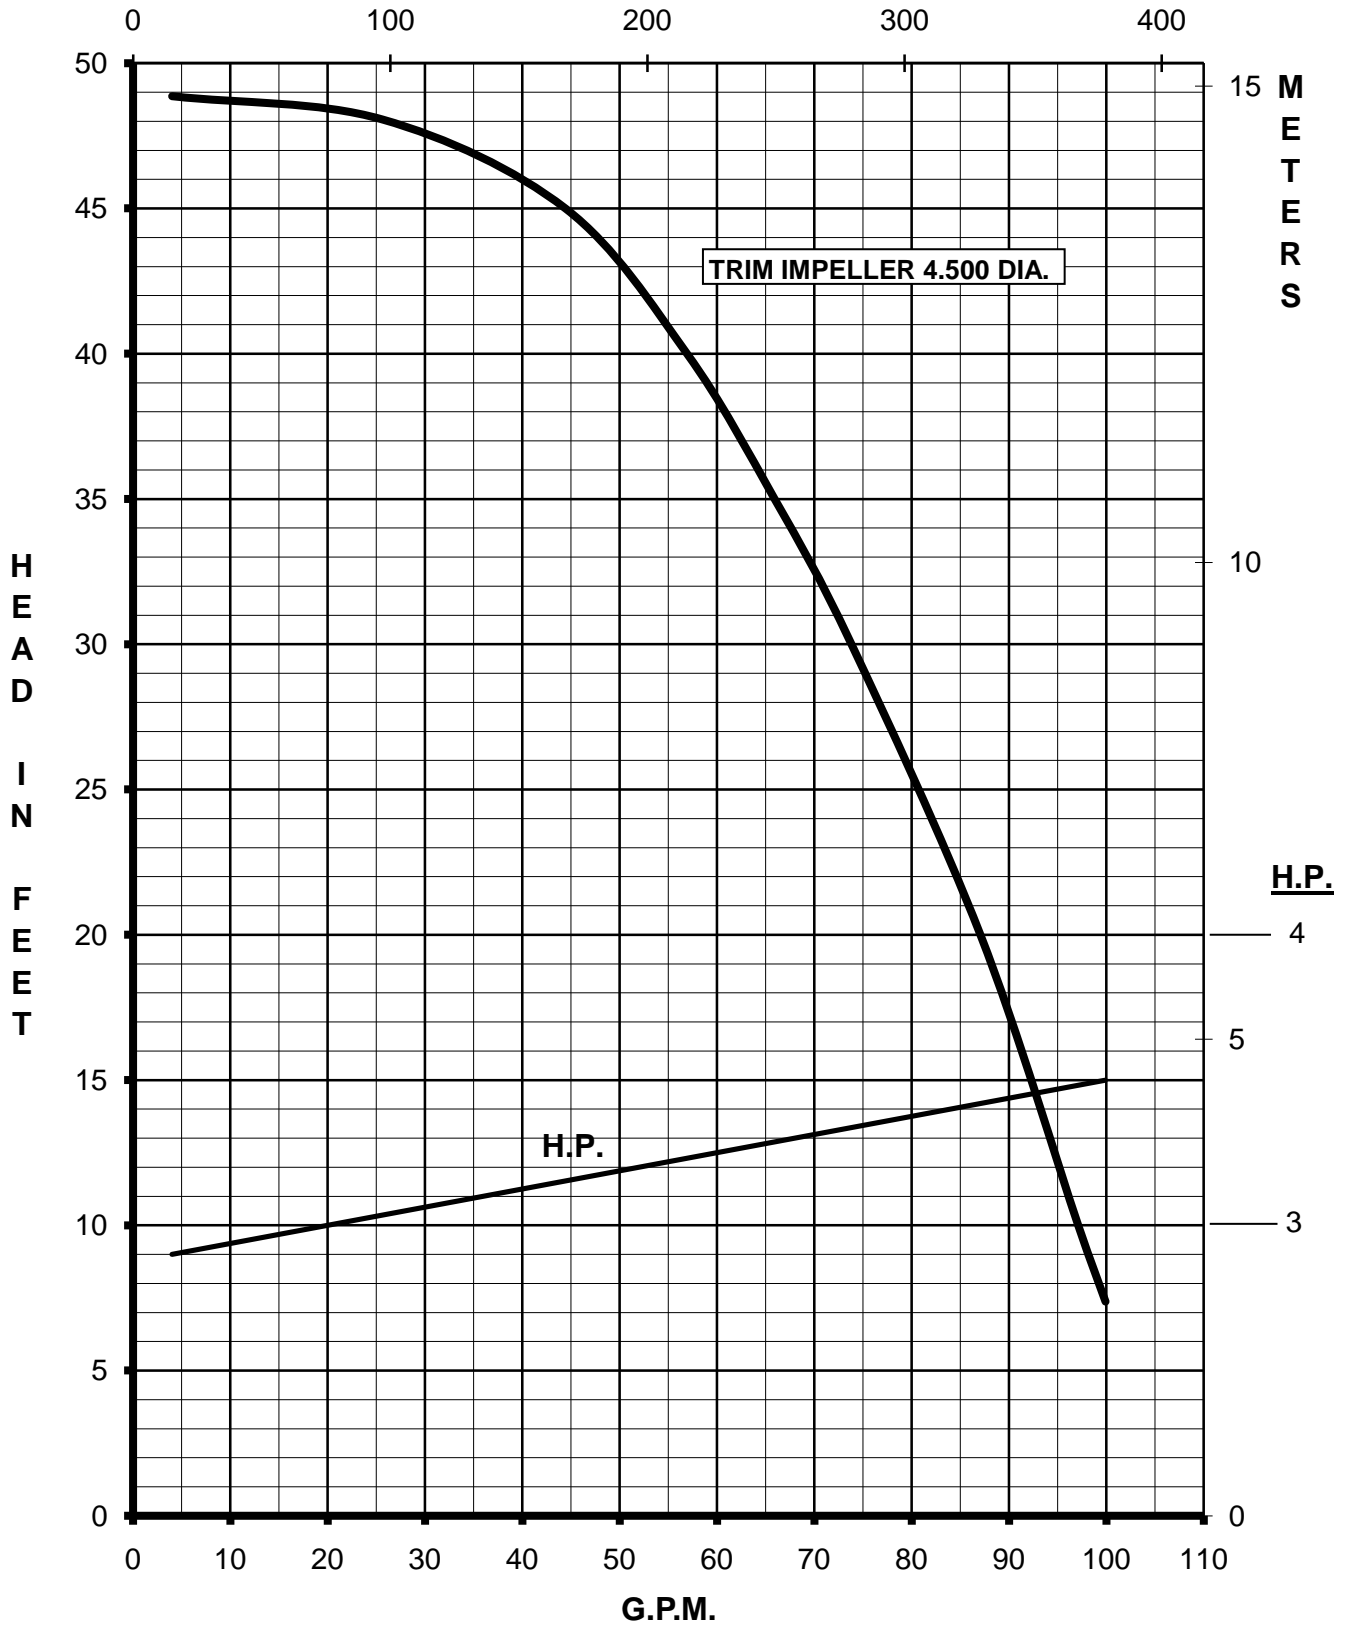

MARCH PUMPS

TE-8S-MD
TRIM IMPELLER 4.500 DIA.
3PH 50HZ

L.P.M.