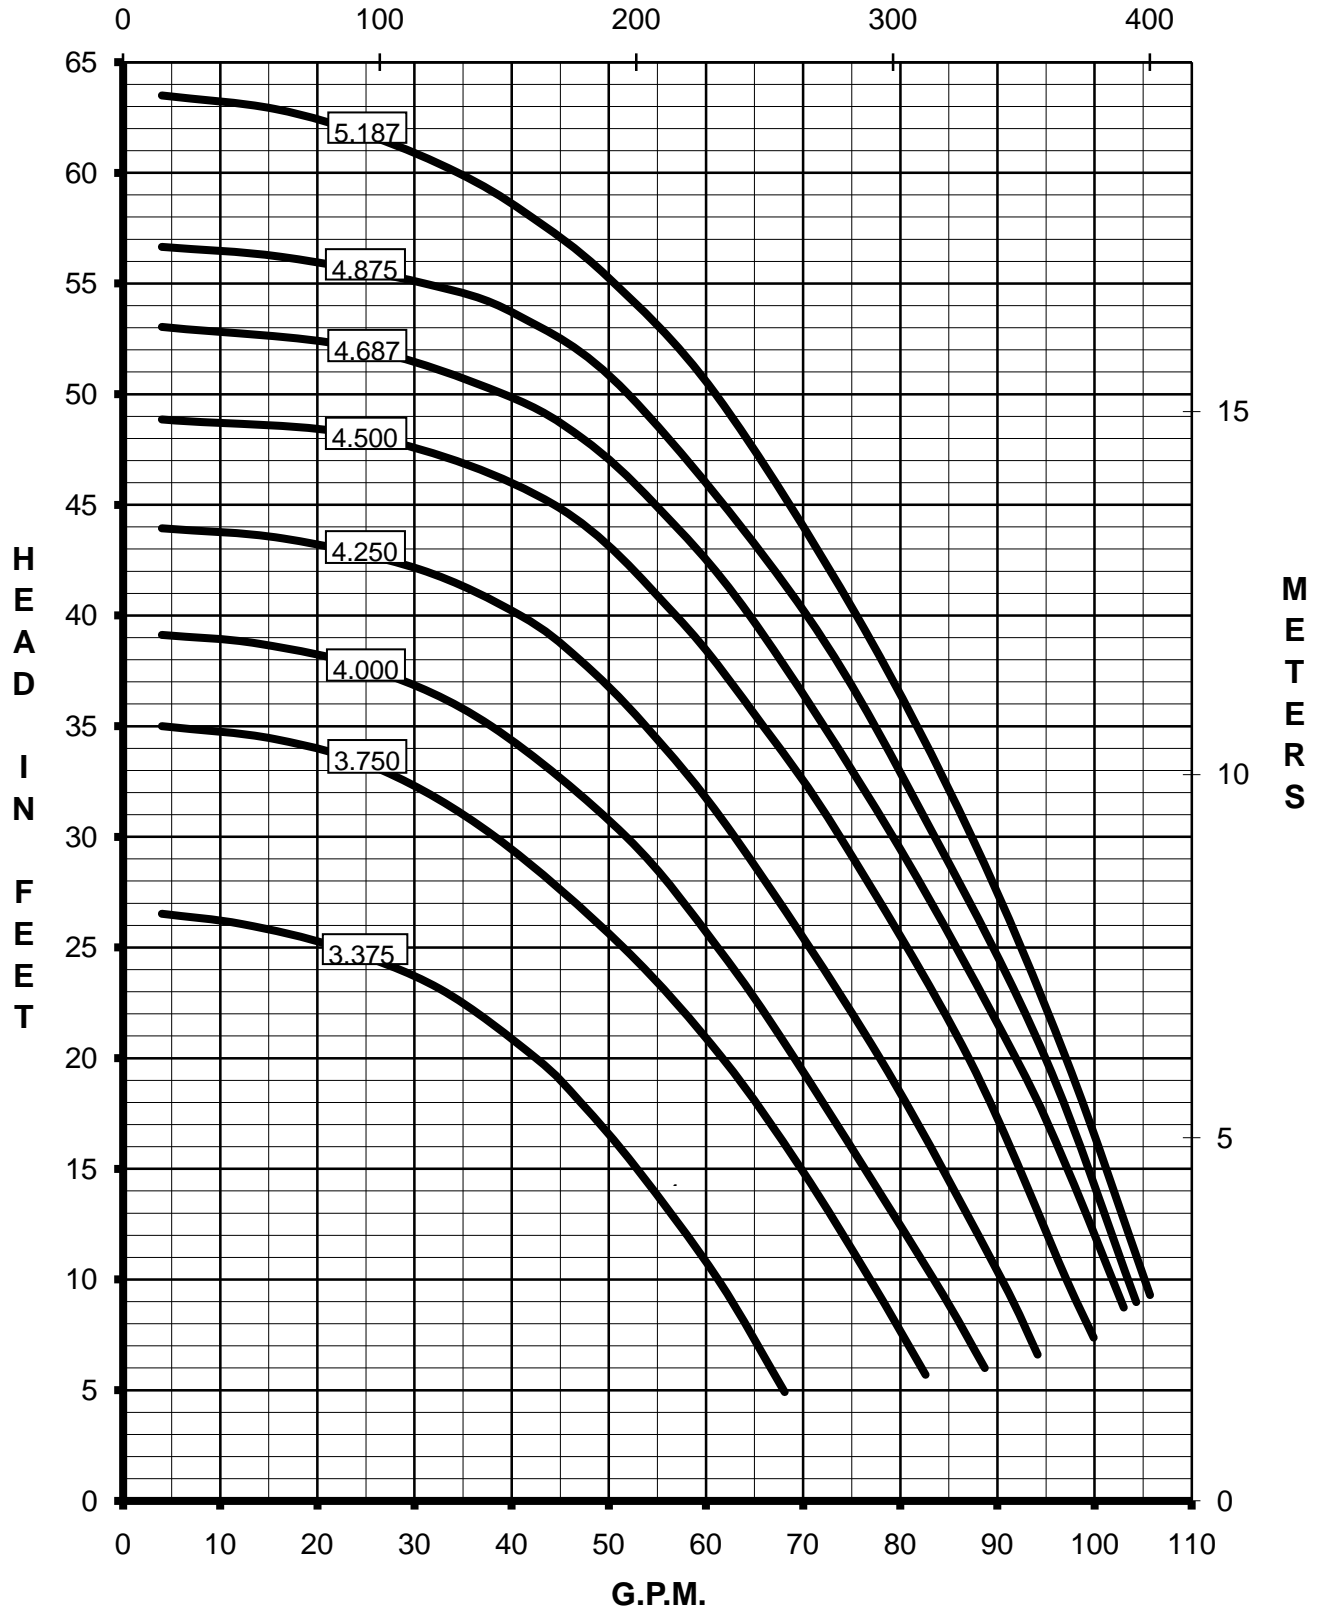

MARCH PUMPS

TE-8S-MD
3PH 50HZ

L.P.M.