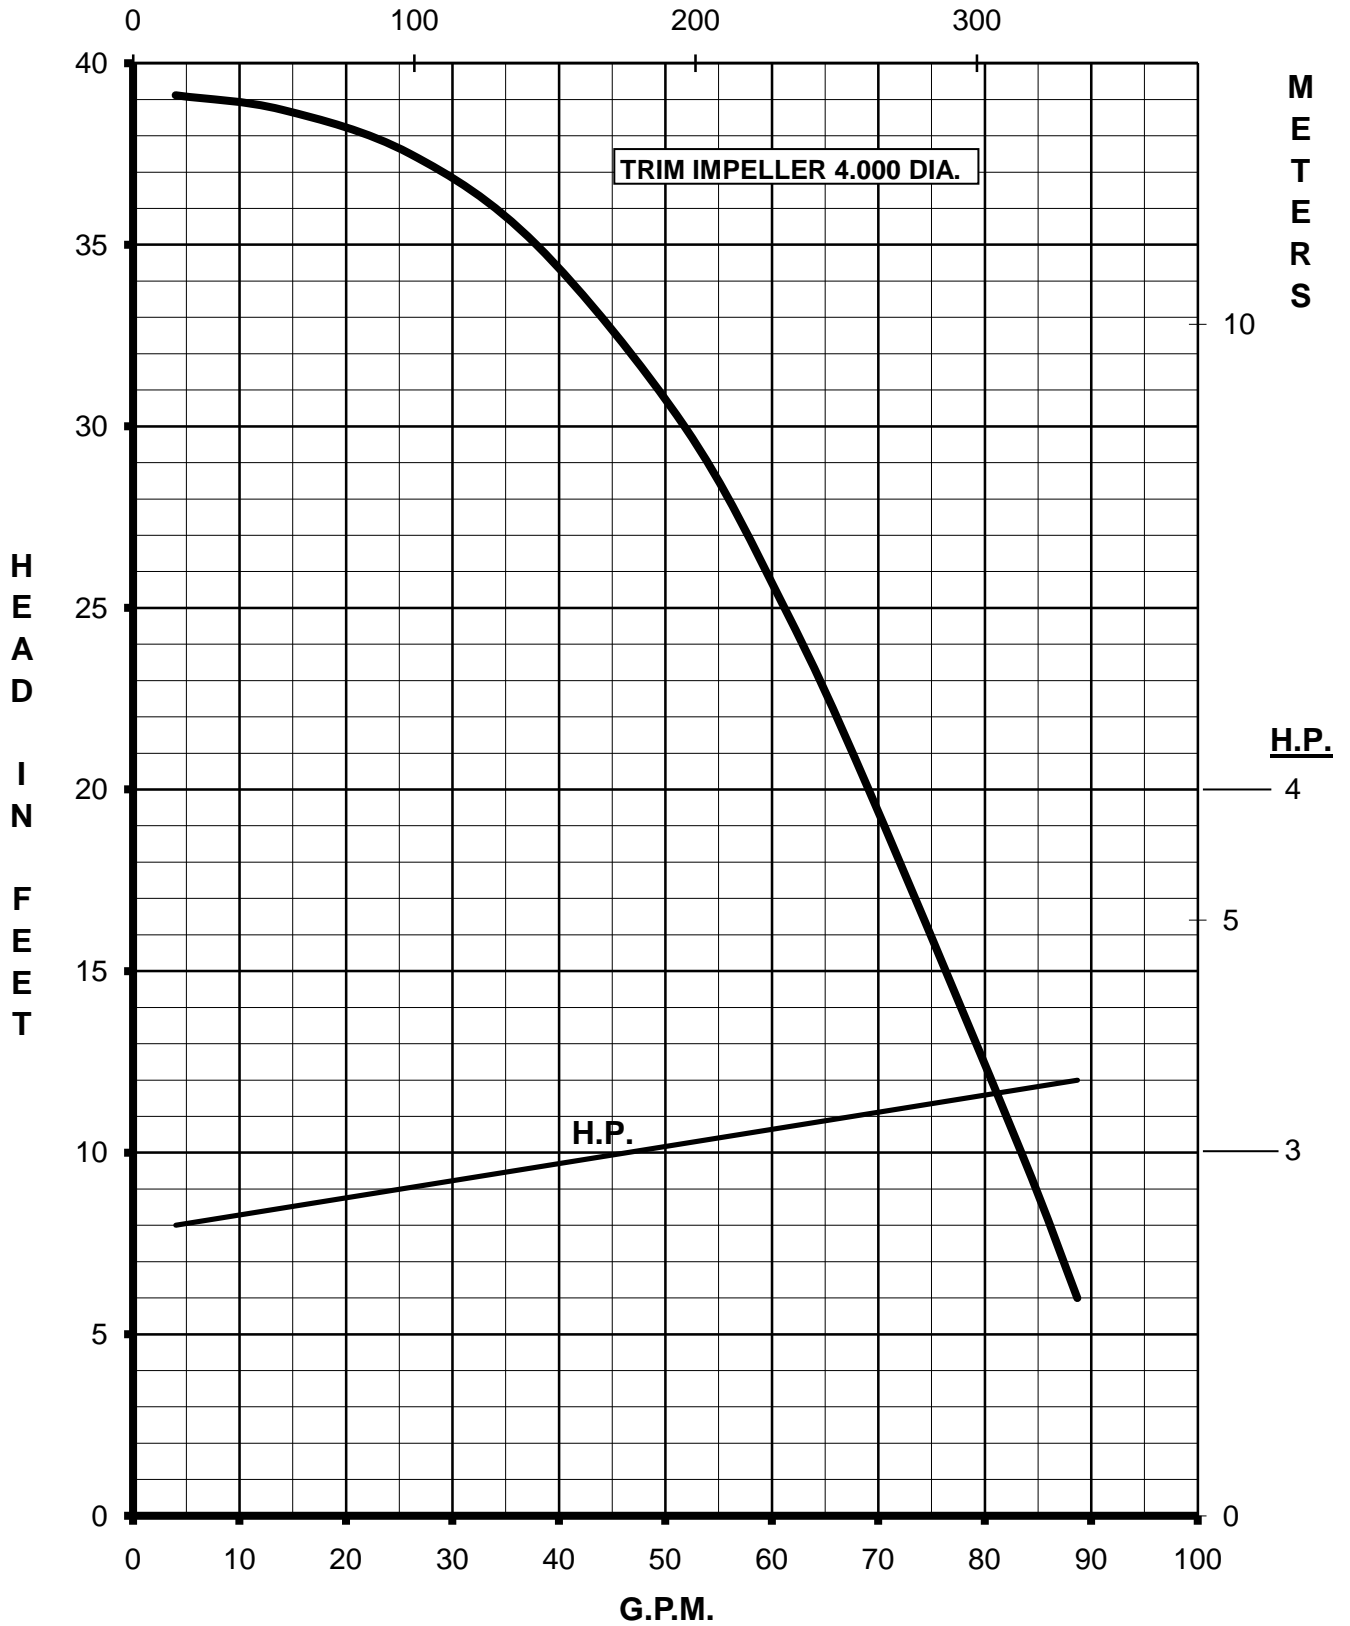

MARCH PUMPS

TE-8S-MD
3PH 50HZ

L.P.M.

MARCH PUMPS

TE-8S-MD
FULL SIZE IMPELLER 5.187 DIA.
3PH 50HZ

L.P.M.

MARCH PUMPS

TE-8S-MD
TRIM IMPELLER 4.875 DIA.
3PH 50HZ

TE-8S-MD
TRIM IMPELLER 4.250 DIA.
3PH 50HZ

L.P.M.

MARCH PUMPS

TE-8S-MD
TRIM IMPELLER 4.000 DIA.
3PH 50HZ
L.P.M.

MARCH PUMPS

TE-8S-MD
TRIM IMPELLER 3.750 DIA.
3PH 50HZ
L.P.M.

MARCH PUMPS

TE-8S-MD
TRIM IMPELLER 3.375 DIA.
3PH 50HZ
L.P.M.