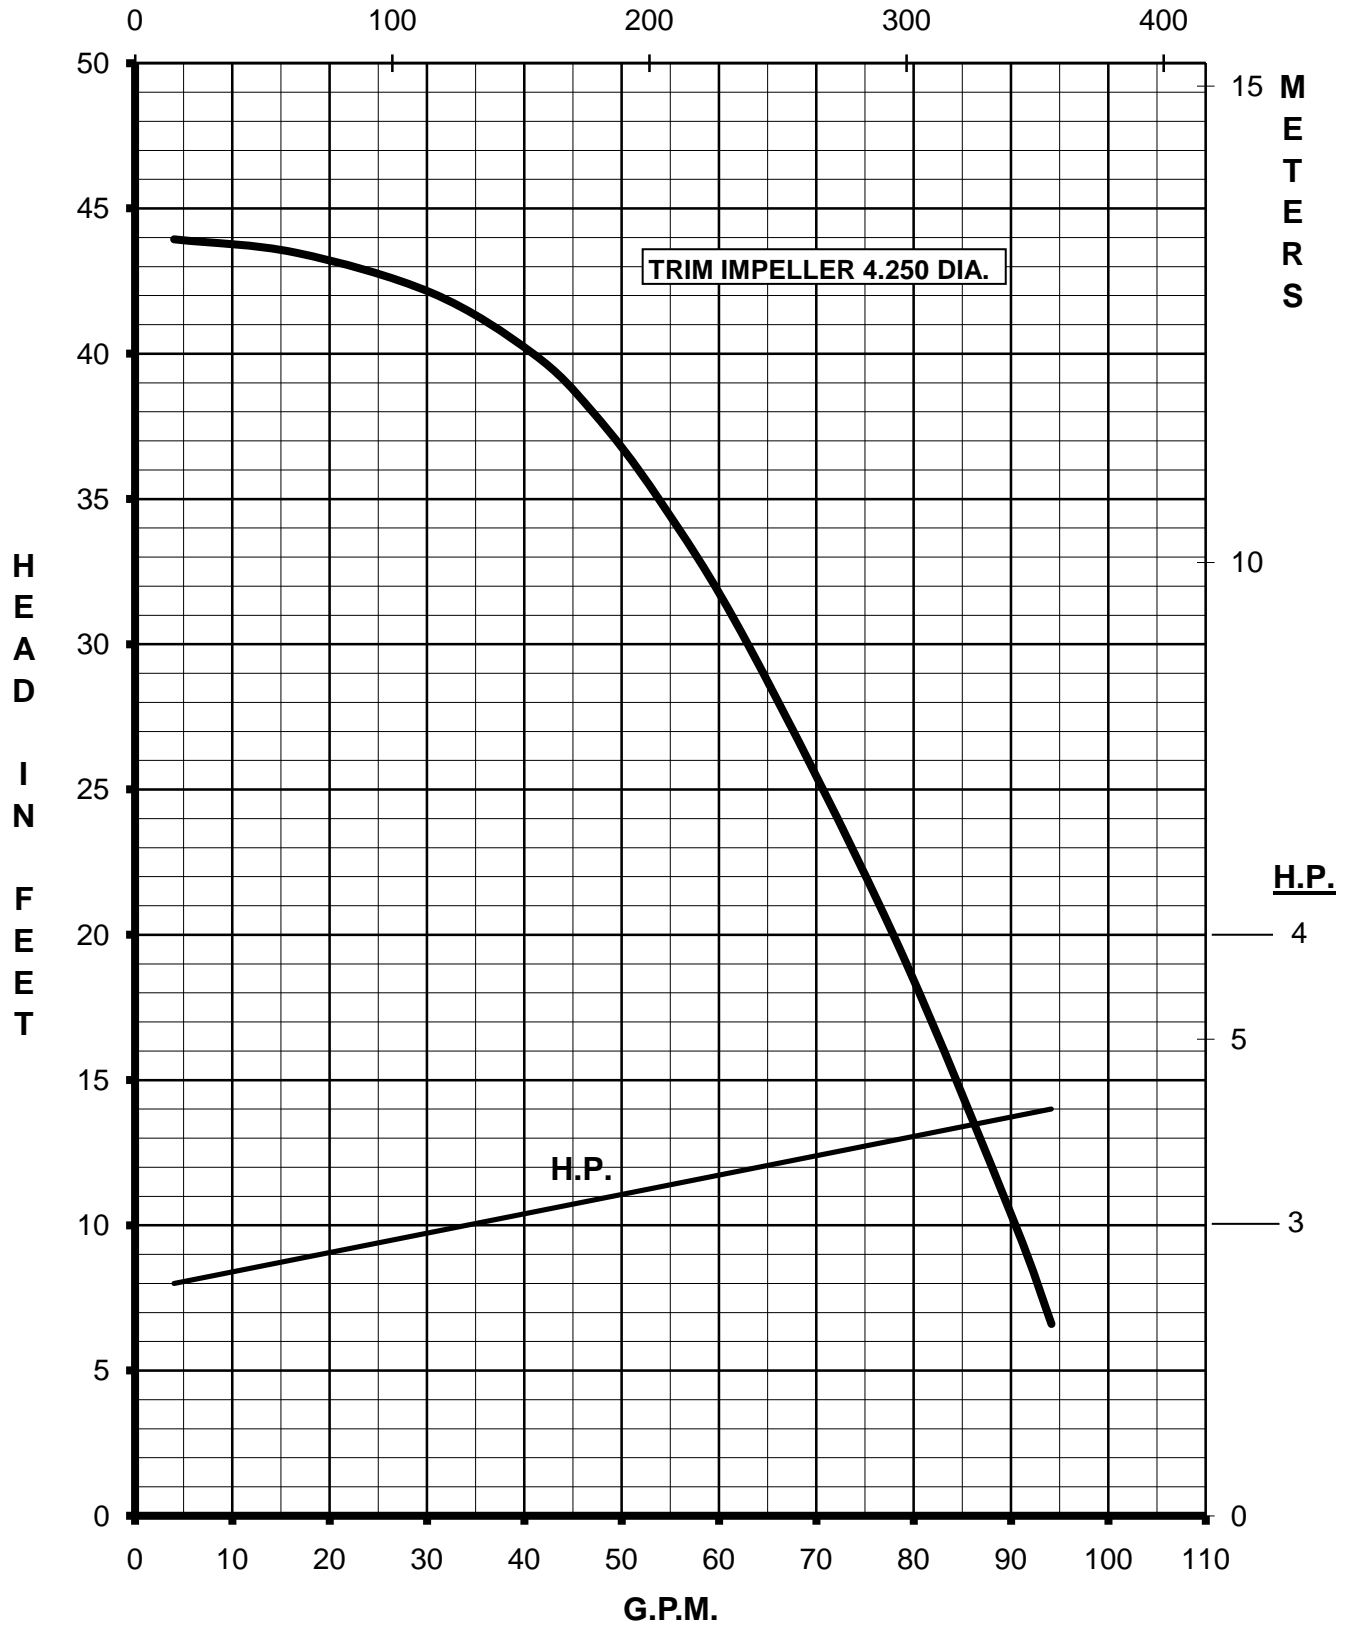

MARCH PUMPS

TE-8S-MD
TRIM IMPELLER 4.250 DIA.
3PH 50HZ

L.P.M.