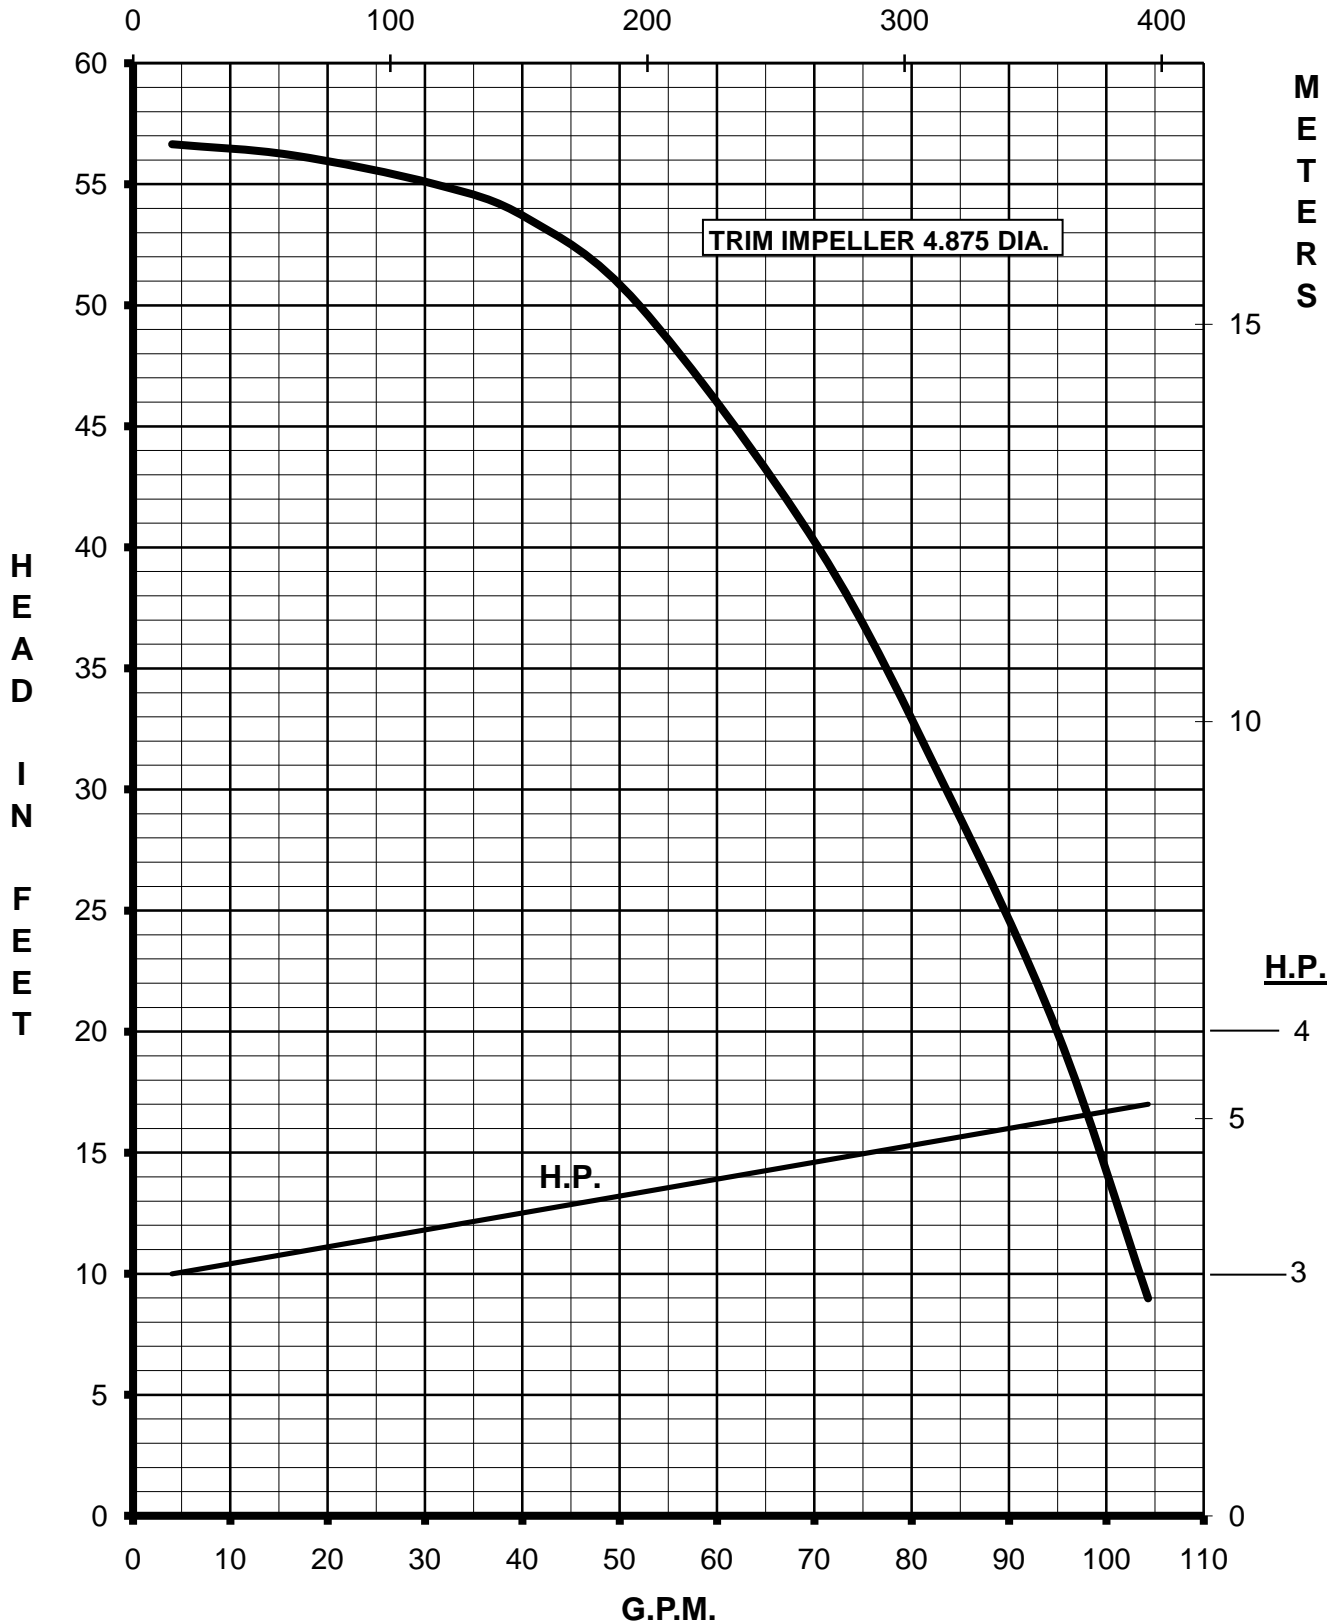

MARCH PUMPS

TE-8S-MD
TRIM IMPELLER 4.875 DIA.
3PH 50HZ

L.P.M.