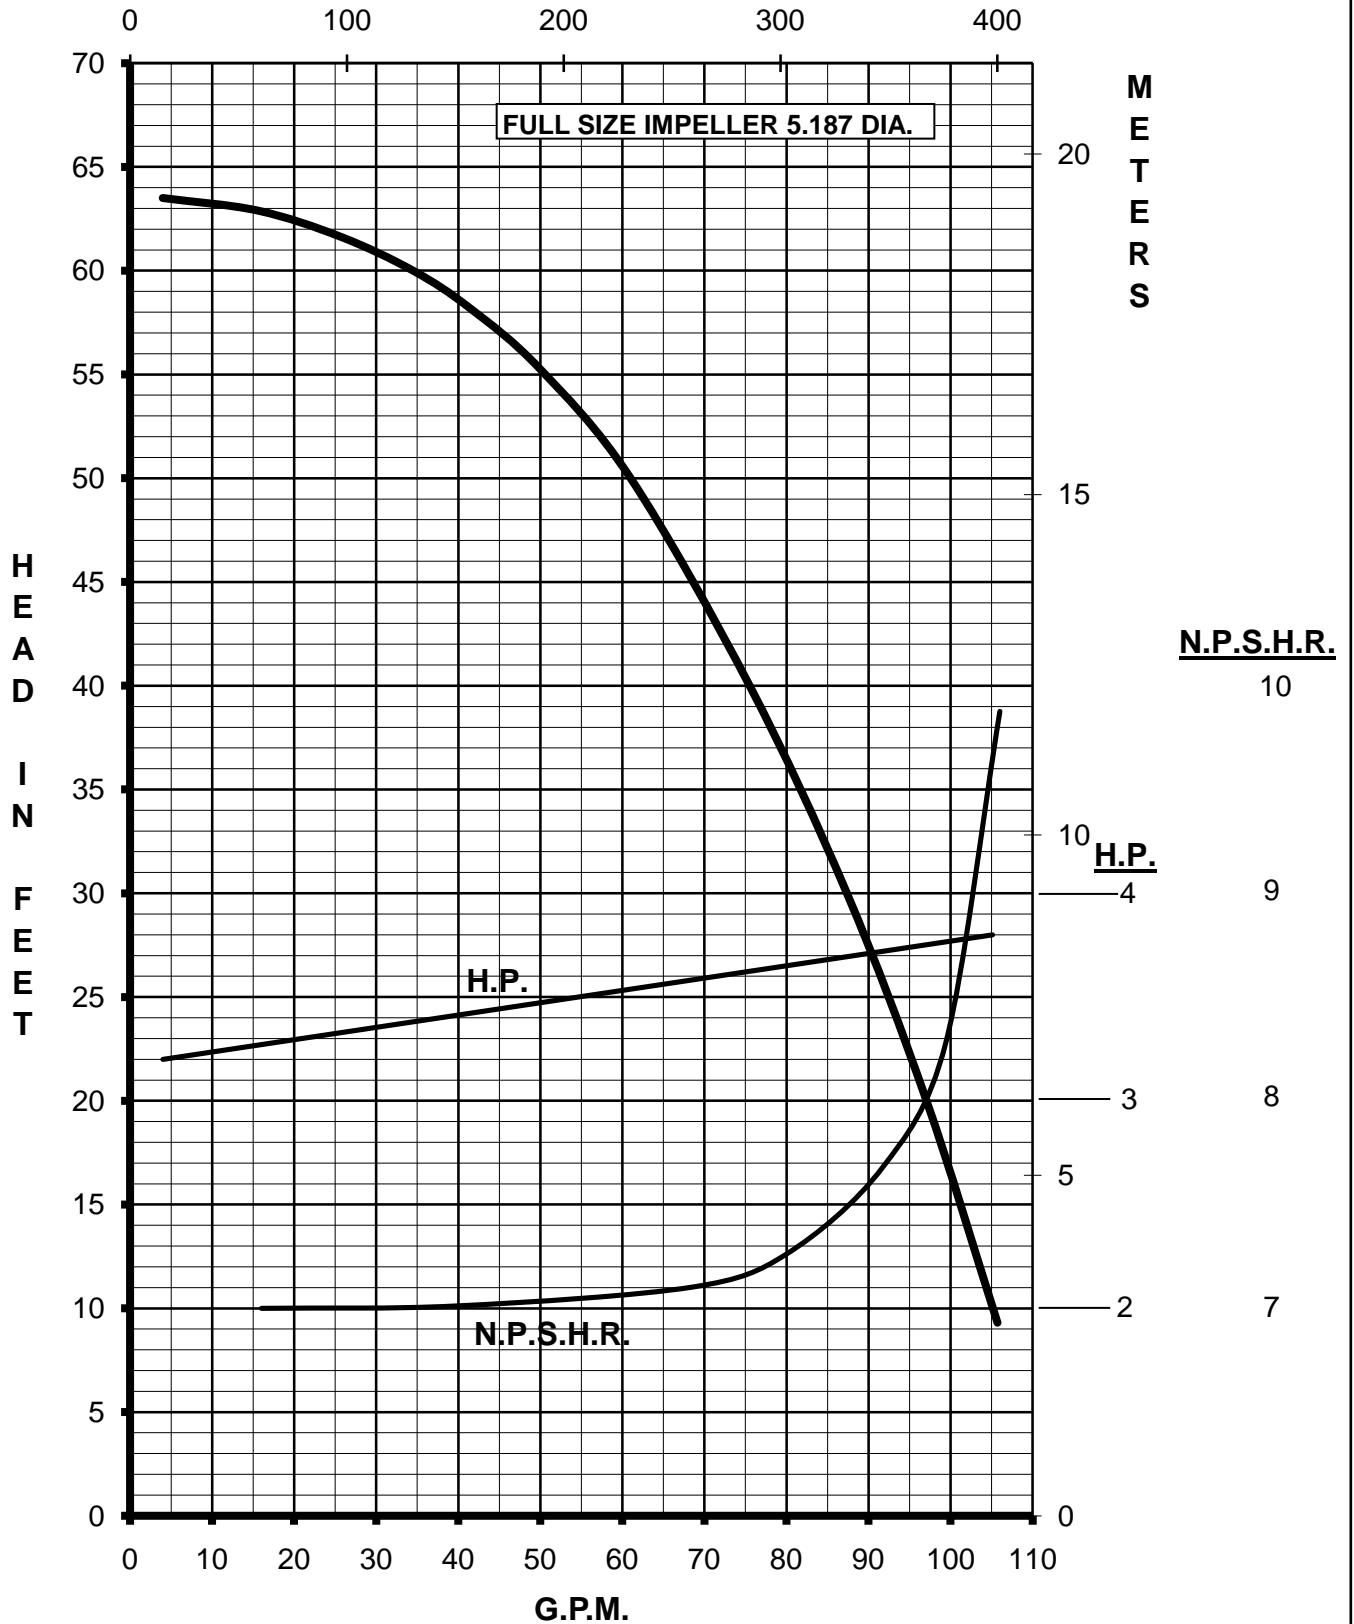

MARCH PUMPS

TE-8S-MD
FULL SIZE IMPELLER 5.187 DIA.
3PH 50HZ

L.P.M.