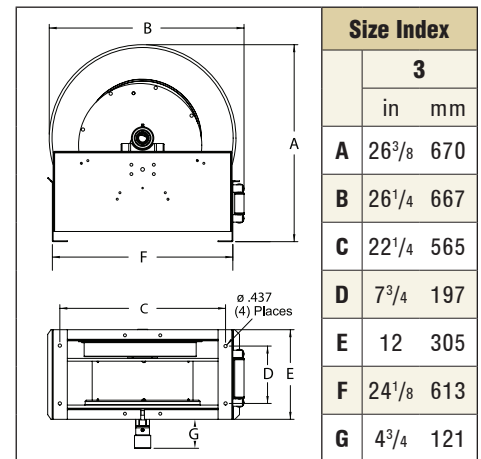

- Designed for dispensing DEF or Diesel Emissions Fluid (AUS32, Aqueous Urea Solution)
- Gasketed spring case
- Goodyear DEF dispensing hose and adjustable bumper included (on models with hose)
- Viton® o-rings
- 316 stainless shaft and Super Swivel®
- Reels constructed from industrial grade carbon steel or 304L stainless steel (optional)
- High quality stainless steel hose ferrules

Model with hose	Shipping Weight		Pressure		Hose I.D.		Hose O.D.		(M) Outlet	(F) Inlet	Hose Length		Model without hose	Shipping Weight		Pressure		Size Index #
	lbs	kg	psi	bar	in	mm	in	mm	in	in	ft	m		lbs	kg	psi	bar	
Carbon Steel Reels w/ Stainless Steel Fluid Path Maximum Temperature 150 °F (65 °C)																		
UR7830 OLB	49	22	300	21	1/2	13	.844	22	1/2 NPT	1/2 NPT	30	9	UR7800 OLB	44	20	500	35	1
UR7830 OLB70	49	22	300	21	1/2	13	.844	22	1/2 BSPP	1/2 BSPP	30	9	UR7800 OLB70	44	20	500	35	1
UR7850 OLB	55	25	300	21	1/2	13	.844	22	1/2 NPT	1/2 NPT	50	15	UR7800 OLB	44	20	500	35	1
UR7850 OLB70	50	23	300	21	1/2	13	.844	22	1/2 BSPP	1/2 BSPP	50	15	UR7800 OLB70	44	20	500	35	1
Not available with hose																		
URD9275 OLB70	122	55	300	21	1/2	13	.844	22	1/2 NPT	1/2 NPT	75	23	UR82000 OLB	82	37	500	35	2
URD9275 OLB70	125	57	300	21	1/2	13	.844	29	1/2 BSPP	1/2 BSPP	75	23	URD9200 OLB70	115	52	500	35	3
UR7915 OLB	48	22	300	21	3/4	19	1.13	29	3/4 NPT	3/4 NPT	15	5	UR7900 OLB	44	20	500	35	1
UR7925 OLB	53	24	300	21	3/4	19	1.13	29	3/4 NPT	3/4 NPT	25	8	UR7900 OLB	44	20	500	35	1
Not available with hose																		
URD9350 OLB70	152	69	300	21	3/4	19	1.13	29	3/4 BSPP	3/4 BSPP	50	15	UR83000 OLB	77	35	500	35	2
					3/4	19	1.13	29	3/4 BSPP	3/4 BSPP	50	15	URD9300 OLB70	115	52	500	35	3