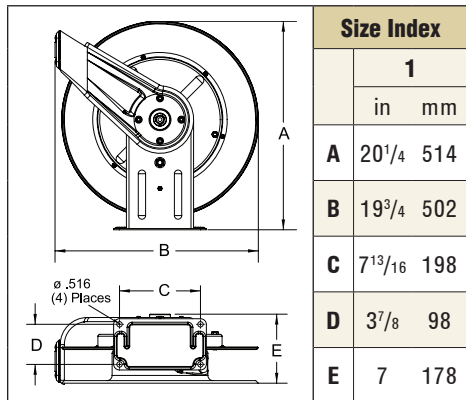

- Designed for dispensing DEF or Diesel Emissions Fluid (AUS32, Aqueous Urea Solution)
- Gasketed spring case
- Goodyear DEF dispensing hose and adjustable bumper included (on models with hose)
- Viton® o-rings
- 316 stainless shaft and Super Swivel®
- Reels constructed from industrial grade carbon steel or 304L stainless steel (optional)
- High quality stainless steel hose ferrules

Model with hose	Shipping Weight		Pressure		Hose I.D.		Hose O.D.		(M) Outlet	(F) Inlet	Hose Length		Model without hose	Shipping Weight		Pressure		Size Index #
	lbs	kg	psi	bar	in	mm	in	mm	in	in	ft	m		lbs	kg	psi	bar	
Carbon Steel Reels w/ Stainless Steel Fluid Path Maximum Temperature 150 °F (65 °C)																		
UR7830 OLB	49	22	300	21	1/2	13	.844	22	1/2 NPT	1/2 NPT	30	9	UR7800 OLB	44	20	500	35	1
UR7830 OLB70	49	22	300	21	1/2	13	.844	22	1/2 BSPP	1/2 BSPP	30	9	UR7800 OLB70	44	20	500	35	1
UR7850 OLB	55	25	300	21	1/2	13	.844	22	1/2 NPT	1/2 NPT	50	15	UR7800 OLB	44	20	500	35	1
UR7850 OLB70	50	23	300	21	1/2	13	.844	22	1/2 BSPP	1/2 BSPP	50	15	UR7800 OLB70	44	20	500	35	1
Not available with hose																		
URD9275 OLB70	122	55	300	21	1/2	13	.844	22	1/2 NPT	1/2 NPT	75	23	UR82000 OLB	82	37	500	35	2
URD9275 OLB70	125	57	300	21	1/2	13	.844	29	1/2 BSPP	1/2 BSPP	75	23	URD9200 OLB70	115	52	500	35	3
UR7915 OLB	48	22	300	21	3/4	19	1.13	29	3/4 NPT	3/4 NPT	15	5	UR7900 OLB	44	20	500	35	1
UR7925 OLB	53	24	300	21	3/4	19	1.13	29	3/4 NPT	3/4 NPT	25	8	UR7900 OLB	44	20	500	35	1
Not available with hose																		
URD9350 OLB70	152	69	300	21	3/4	19	1.13	29	3/4 BSPP	3/4 BSPP	50	15	UR83000 OLB	77	35	500	35	2
					3/4	19	1.13	29	3/4 BSPP	3/4 BSPP	50	15	URD9300 OLB70	115	52	500	35	3