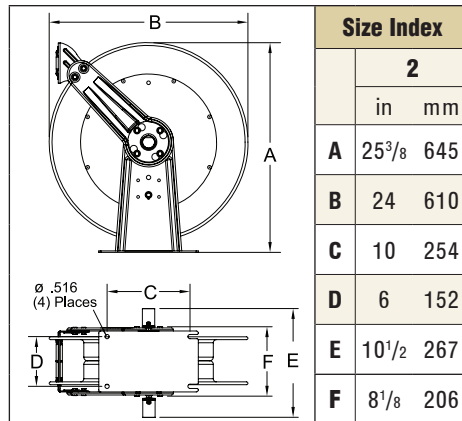

- Designed for dispensing DEF or Diesel Emissions Fluid (AUS32, Aqueous Urea Solution)
- Gasketed spring case
- Goodyear DEF dispensing hose and adjustable bumper included (on models with hose)
- Viton® o-rings
- 316 stainless shaft and Super Swivel®
- Reels constructed from industrial grade carbon steel or 304L stainless steel (optional)
- High quality stainless steel hose ferrules

Model with hose	Shipping Weight		Pressure		Hose I.D.		Hose O.D.		(M) Outlet	(F) Inlet	Hose Length		Model without hose	Shipping Weight		Pressure		Size Index #
	lbs	kg	psi	bar	in	mm	in	mm	in	in	ft	m		lbs	kg	psi	bar	
Carbon Steel Reels w/ Stainless Steel Fluid Path Maximum Temperature 150 °F (65 °C)																		
UR7830 OLB	49	22	300	21	1/2	13	.844	22	1/2 NPT	1/2 NPT	30	9	UR7800 OLB	44	20	500	35	1
UR7830 OLB70	49	22	300	21	1/2	13	.844	22	1/2 BSPP	1/2 BSPP	30	9	UR7800 OLB70	44	20	500	35	1
UR7850 OLB	55	25	300	21	1/2	13	.844	22	1/2 NPT	1/2 NPT	50	15	UR7800 OLB	44	20	500	35	1
UR7850 OLB70	50	23	300	21	1/2	13	.844	22	1/2 BSPP	1/2 BSPP	50	15	UR7800 OLB70	44	20	500	35	1
Not available with hose																		
URD9275 OLB70	122	55	300	21	1/2	13	.844	22	1/2 NPT	1/2 NPT	75	23	UR82000 OLB	82	37	500	35	2
URD9275 OLB70	125	57	300	21	1/2	13	.844	29	1/2 BSPP	1/2 BSPP	75	23	URD9200 OLB70	115	52	500	35	3
UR7915 OLB	48	22	300	21	3/4	19	1.13	29	3/4 NPT	3/4 NPT	15	5	UR7900 OLB	44	20	500	35	1
UR7925 OLB	53	24	300	21	3/4	19	1.13	29	3/4 NPT	3/4 NPT	25	8	UR7900 OLB	44	20	500	35	1
Not available with hose																		
URD9350 OLB70	152	69	300	21	3/4	19	1.13	29	3/4 BSPP	3/4 BSPP	50	15	UR83000 OLB	77	35	500	35	2
					3/4	19	1.13	29	3/4 BSPP	3/4 BSPP	50	15	URD9300 OLB70	115	52	500	35	3